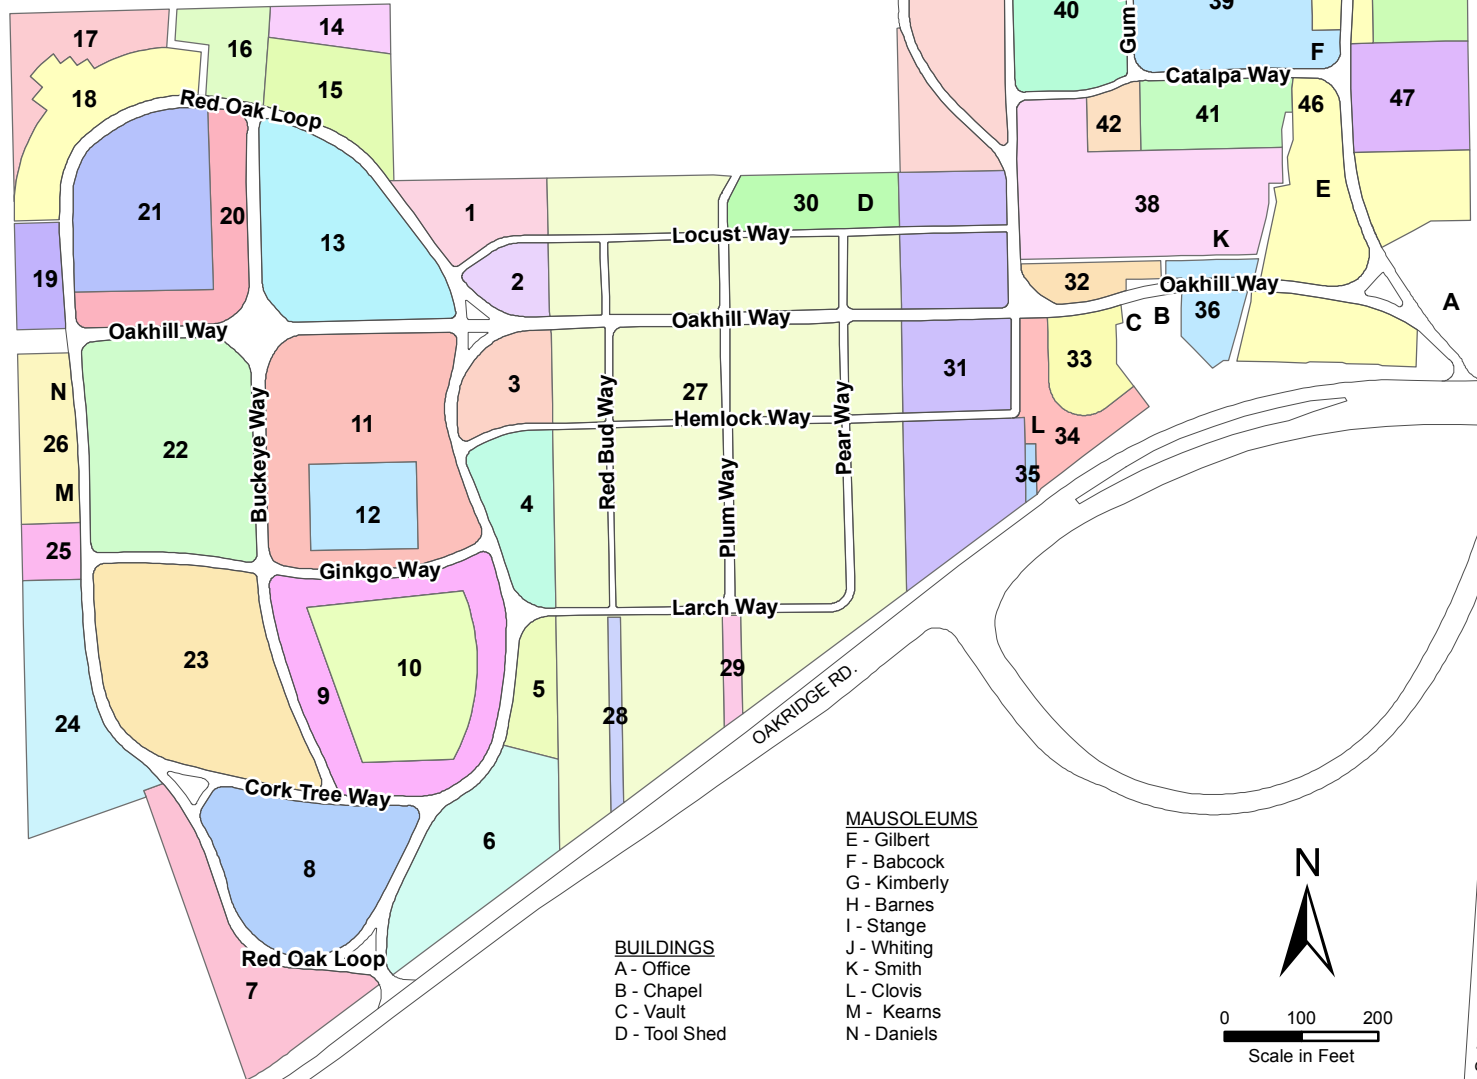

OAKHILL CEMETERY Neenah, Wisconsin

(St. Margaret's Cemetery)

Legend

#	CEM	ADD	SEC	BLK	Section Name
1	H	W.S.	001	0	Section 1
2	H	W.S.	002	0	Section 2
3	H	W.S.	003	0	Section 3
4	H	W.S.	004	0	Section 4
5	H	W.S.	005	0	Section 5
6	H	W.S.	05A	0	Section 5a
7	H	W.S.	06A	0	Section 6a
8	H	W.S.	007	0	Section 7
9	H	W.S.	008	0	Section 8
10	H	W.S.	08A	0	Section 8a
11	H	W.S.	009	0	Section 9
12	H	W.S.	09A	0	Section 9a
13	H	W.S.	010	0	Section 10
14	H	W.S.	011	0	Section 11
15	H	W.S.	11A	0	Section 11a
16	H	W.S.	11B	0	Section 11b
17	H	W.S.	012	0	Section 12
18	H	W.S.	12B	0	Section 12b
19	H	W.S.	12C	0	Section 12c
20	H	W.S.	013	0	Section 13
21	H	W.S.	13A	0	Section 13a
22	H	W.S.	014	0	Section 14
23	H	W.S.	015	0	Section 15
24	H	W.S.	016	0	Section 16
25	H	W.S.	16A	0	Section 16a
26	H	W.S.	017	0	Section 17
27	H	00	000	0	Original Plat to Oakhill
28	H	00	000	R	Roadway Lots 1-11
29	H	00	000	R	Roadway Lots 12-17
30	H	P.F.	000	0	Potters Field
31	H	01	000	0	First Addition to Oakhill
32	H	01	000	A	First Addition to Oakhill - Block A
33	H	01	000	B	First Addition to Oakhill - Block B
34	H	01	000	C	First Addition to Oakhill - Block C
35	H	01	000	S	First Addition to Oakhill - Single
36	H	02	000	0	Second Addition to Oakhill
37	H	03	000	0	Third Addition to Oakhill
38	N	03	000	0	Third Addition to Neenah
39	N	01	000	0	First Addition to Neenah
40	N	02	000	1	Second Addition to Neenah - Block 1
41	N	02	000	2	Second Addition to Neenah - Block 2
42	N	02	000	W	Second Addition to Neenah - West Ext.
43	N	00	000	2	Neenah Cemetery - Block 2
44	N	00	000	3	Neenah Cemetery - Block 3
45	N	00	000	3	Soldier's Mem. Neenah Cem. Block 3
46	N	EA	000	0	East Addition to Neenah
47	N	EA	000	A	East Addition to Neenah - Block A
48	N	EA	000	B	East Addition to Neenah - Block B
49	N	EA	000	C	East Addition to Neenah - Block C

MAUSOLEUMS

- E - Gilbert
- F - Babcock
- G - Kimberly
- H - Barnes
- I - Stange
- J - Whiting
- K - Smith
- L - Clovis
- M - Keams
- N - Daniels

BUILDINGS

- A - Office
- B - Chapel
- C - Vault
- D - Tool Shed