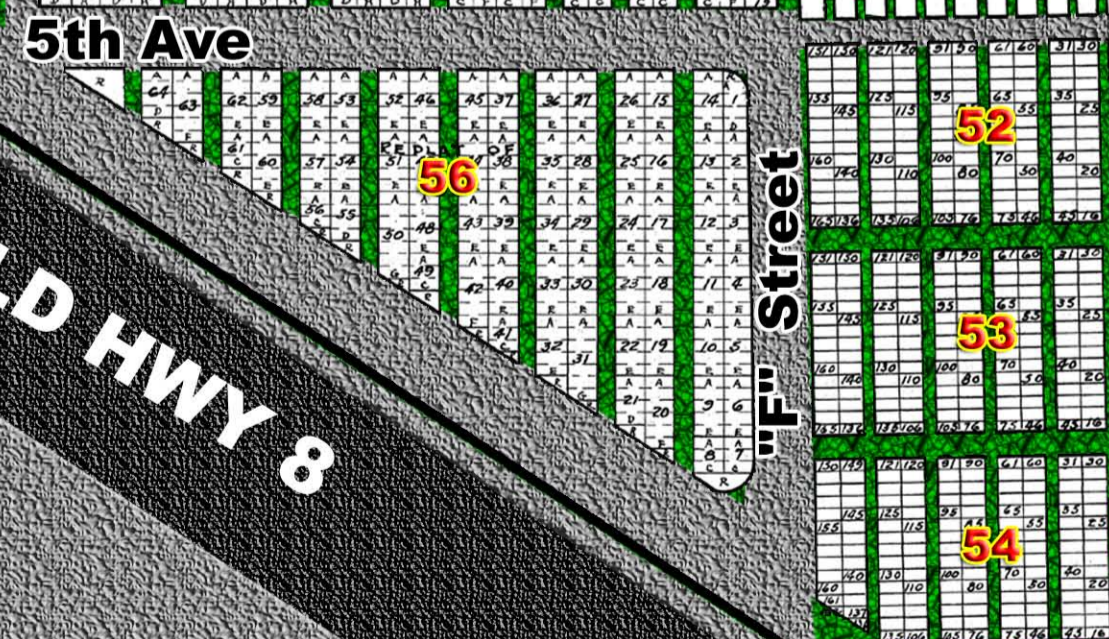

COON ST

Gate

1st Ave

"A" Street

"C" Street

"D" Street

"E" Street

FOREST HOME CEMETERY RHINELANDER, WI

-  Gravel Roads
-  Blacktop Roads
-  Grass Walkways

THE FIRST ADDITION

Cemetery
Tool Shed

Gate

NEWELL ST

4th Ave

3rd Ave

2nd Ave

1st Ave

"A" Street

"B" Street

5th Ave

"F" Street

"G" Street

"H" Street

OLD HWY 8

WASHINGTON ST

Gate

Flag Pole

Gate