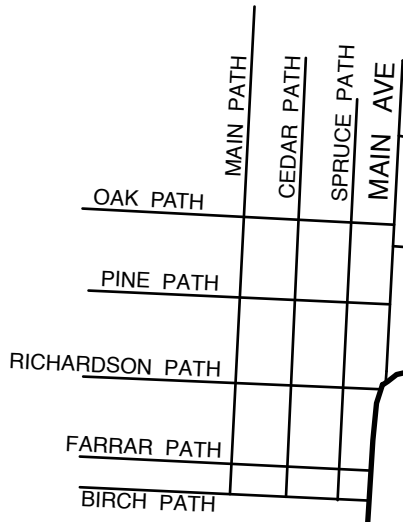

CHURCH ST

BEDFORD RD

225

Green Cemetery  
Carlisle, Mass.

Eagle Project  
Jacob Golson  
BSA Troop 135  
April 2015

50 ft

GARAGE

CHAPEL

TOMB