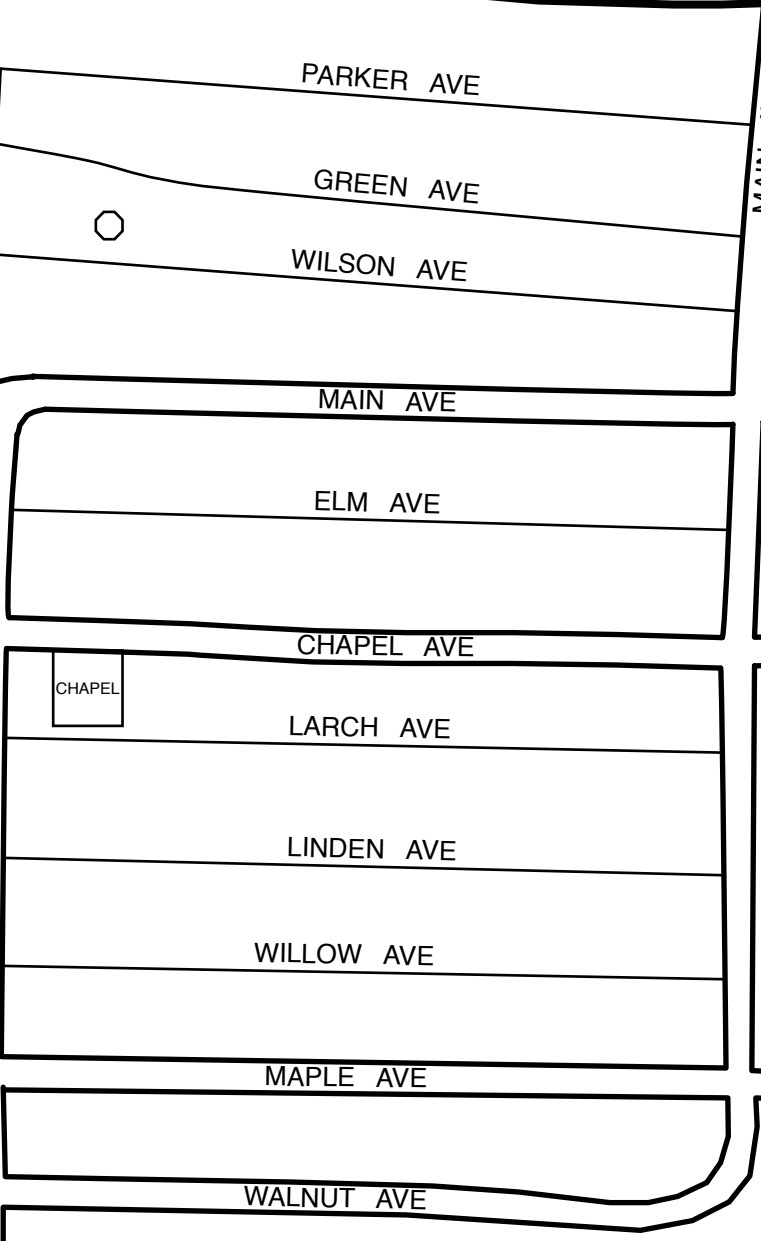

CHURCH ST

BEDFORD RD

225

Green Cemetery  
Carlisle, Mass.

Eagle Project  
Jacob Golson  
BSA Troop 135  
April 2015

50 ft

GARAGE

CHAPEL

TOMB