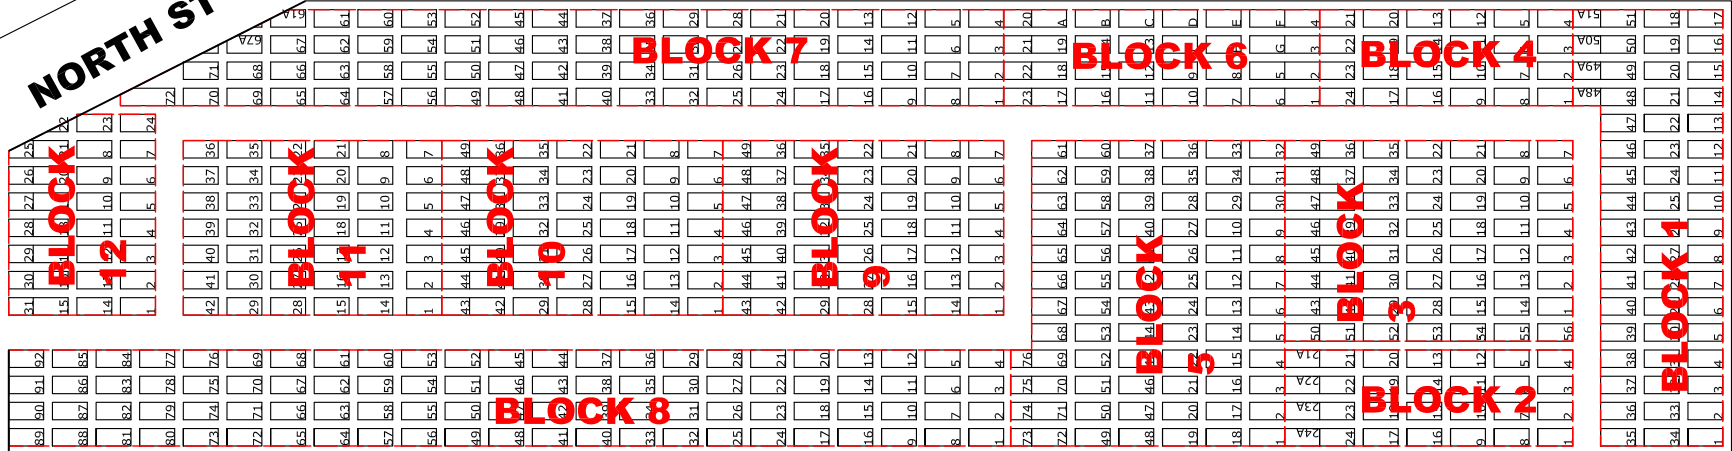

FOREST AVE

NORTH ST

UNION CEMETERY MAP

PLYMOUTH, WISCONSIN

DIVISION STREET