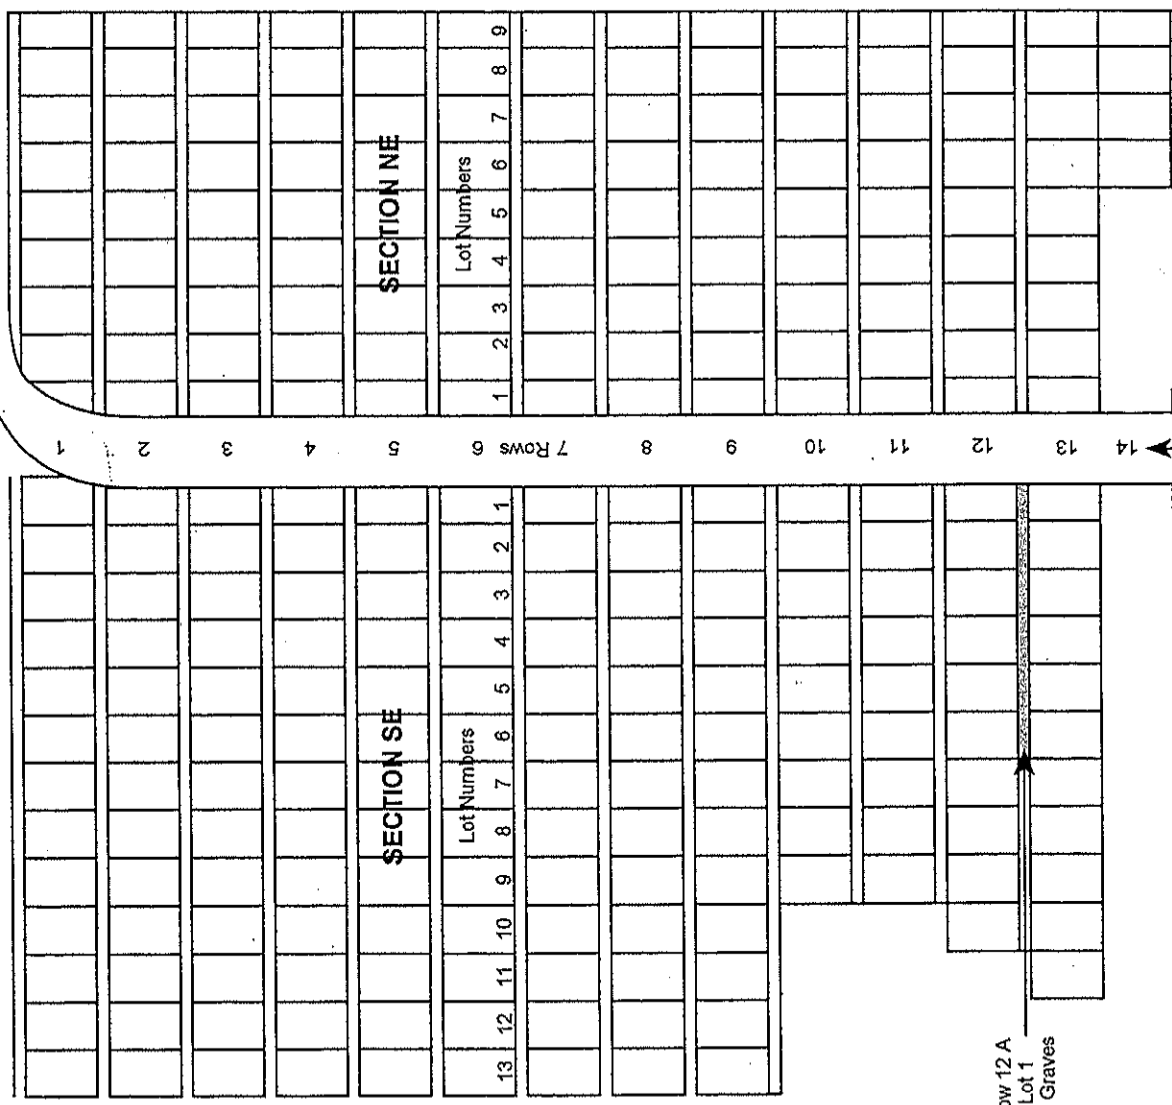

ST. FERDINAND CATHOLIC CEMETERY

September 2009

Bridgeton Memorial Section 70 Lot 1

Infants Section 70 Lot 2

SHRINE

Row 12 A
Lot 1
15 Graves

Section 20

Section 21

Service Building →

ENTRANCE

→
To Graham Road

St. Ferd NE, NW, SE, SW .dxd