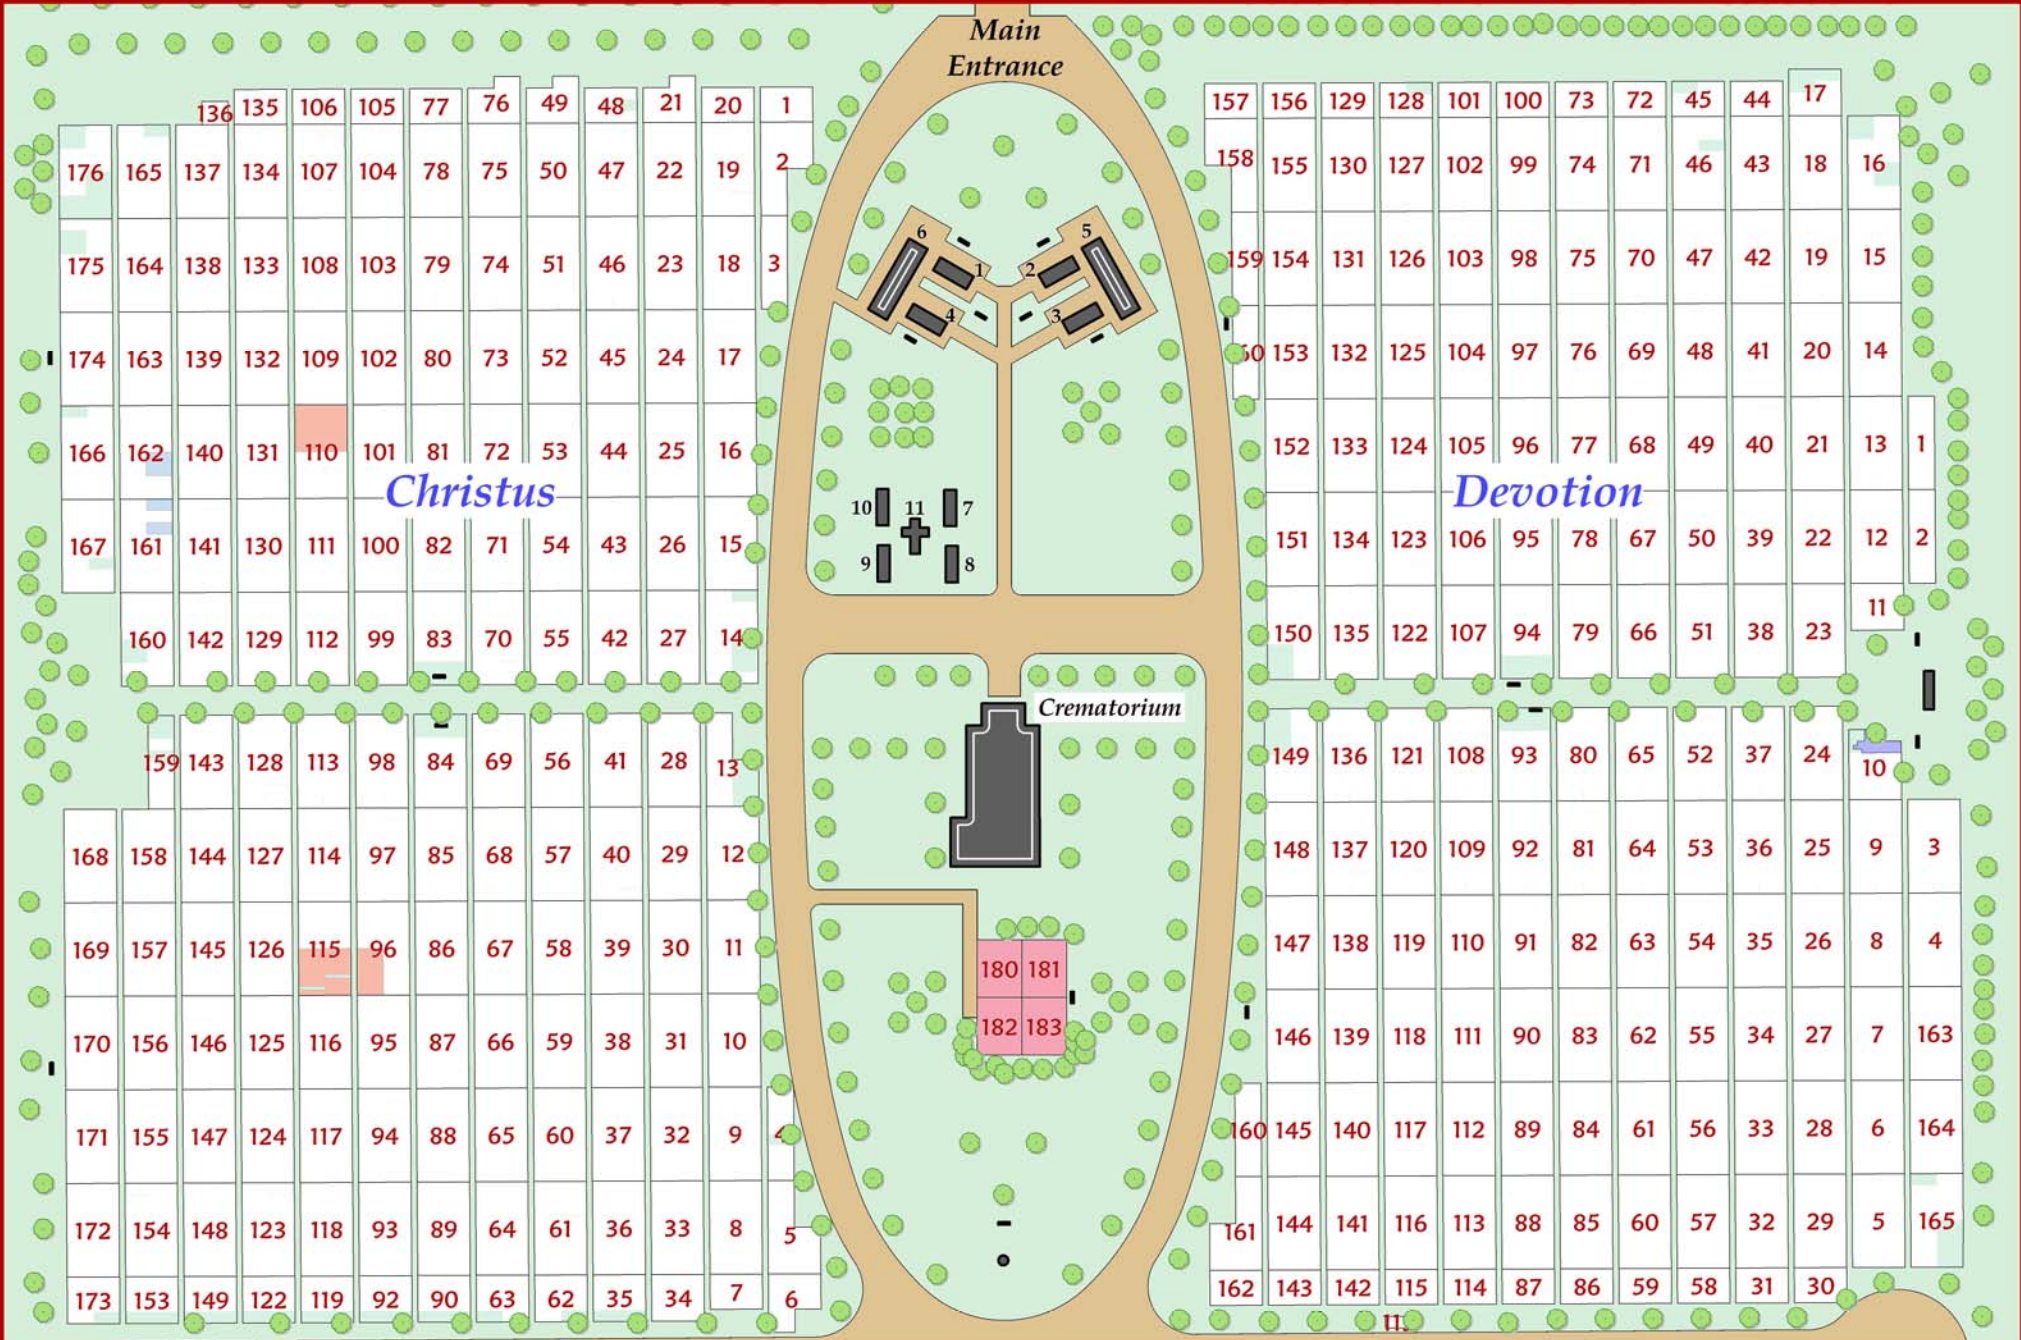

Alto Reste Cemetery - North

-  Building
-  Roadway
-  Bench

-  Cremation
-  Hospital Burials
-  Infant /Youth

-  Unusable Lot
-  Scattering Garden
-  Veteran's Lot

- 1** Section Number
-  Tree