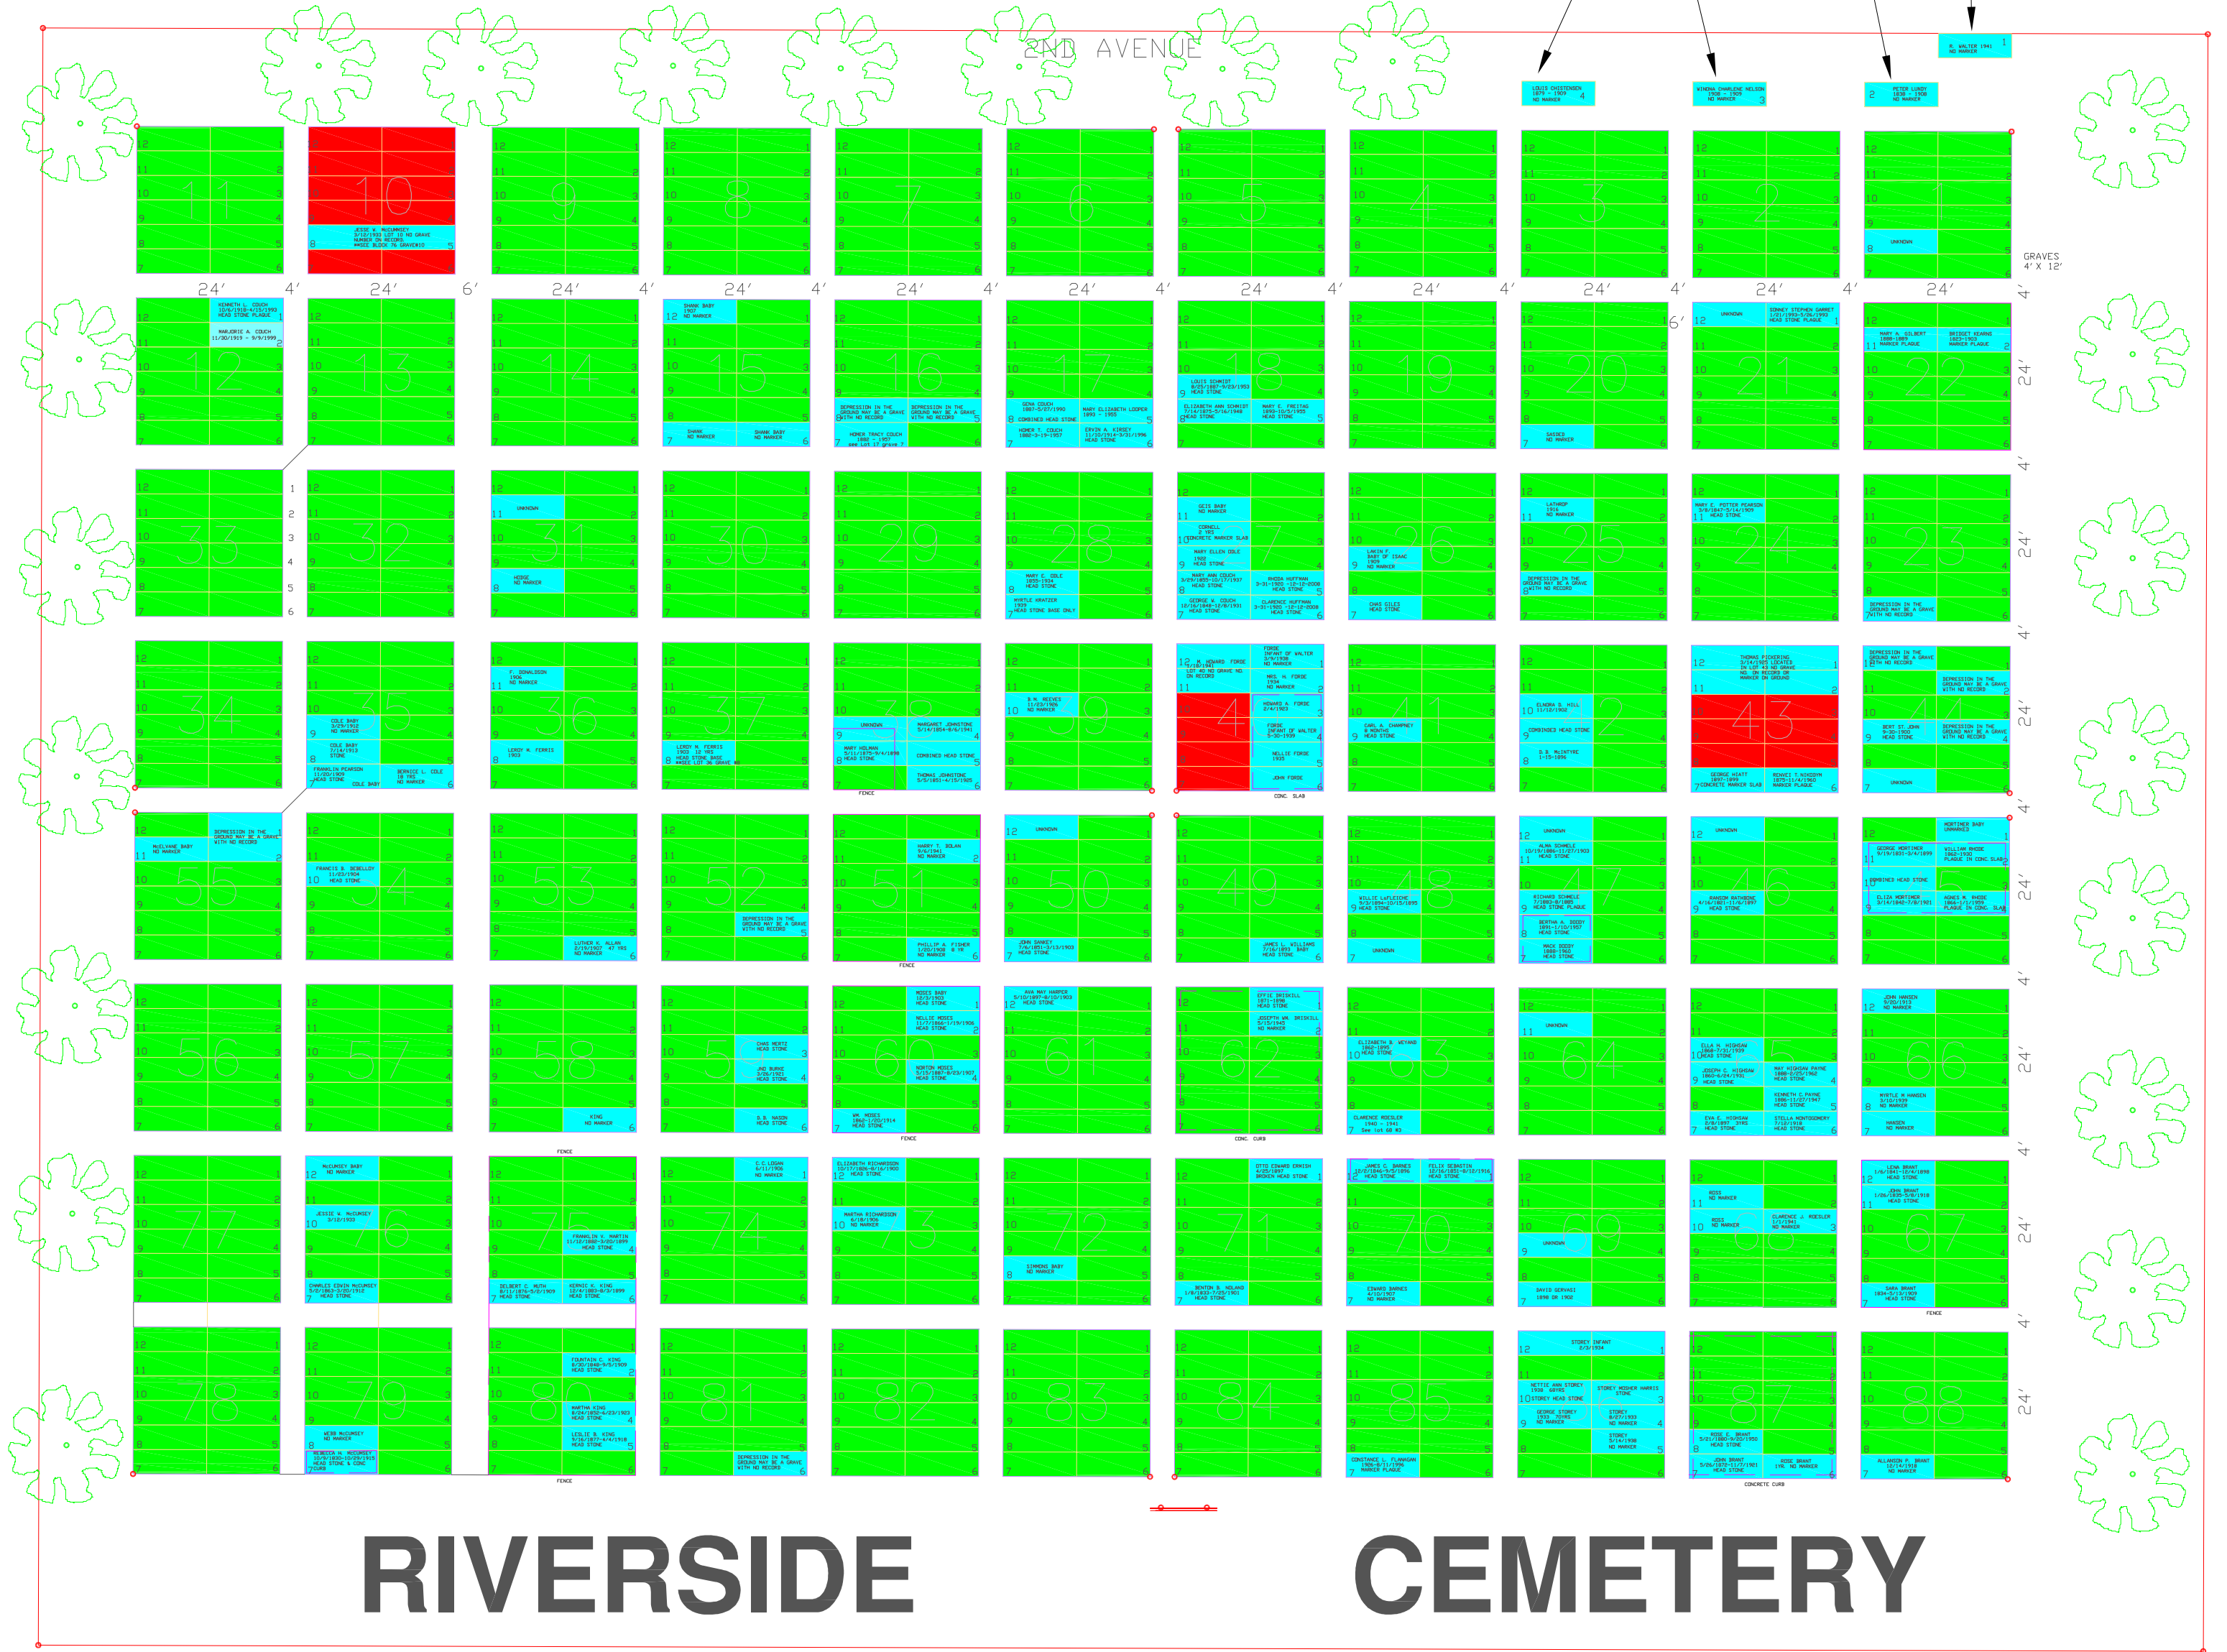

LOCATION OF THESE GRAVES IS UNCERTAIN

RIVERSIDE

CEMETERY

SOURDOUGH ROAD

PLOT LEGEND

OCCUPIED	
SOLD	
OPEN	
RESTRICTED	