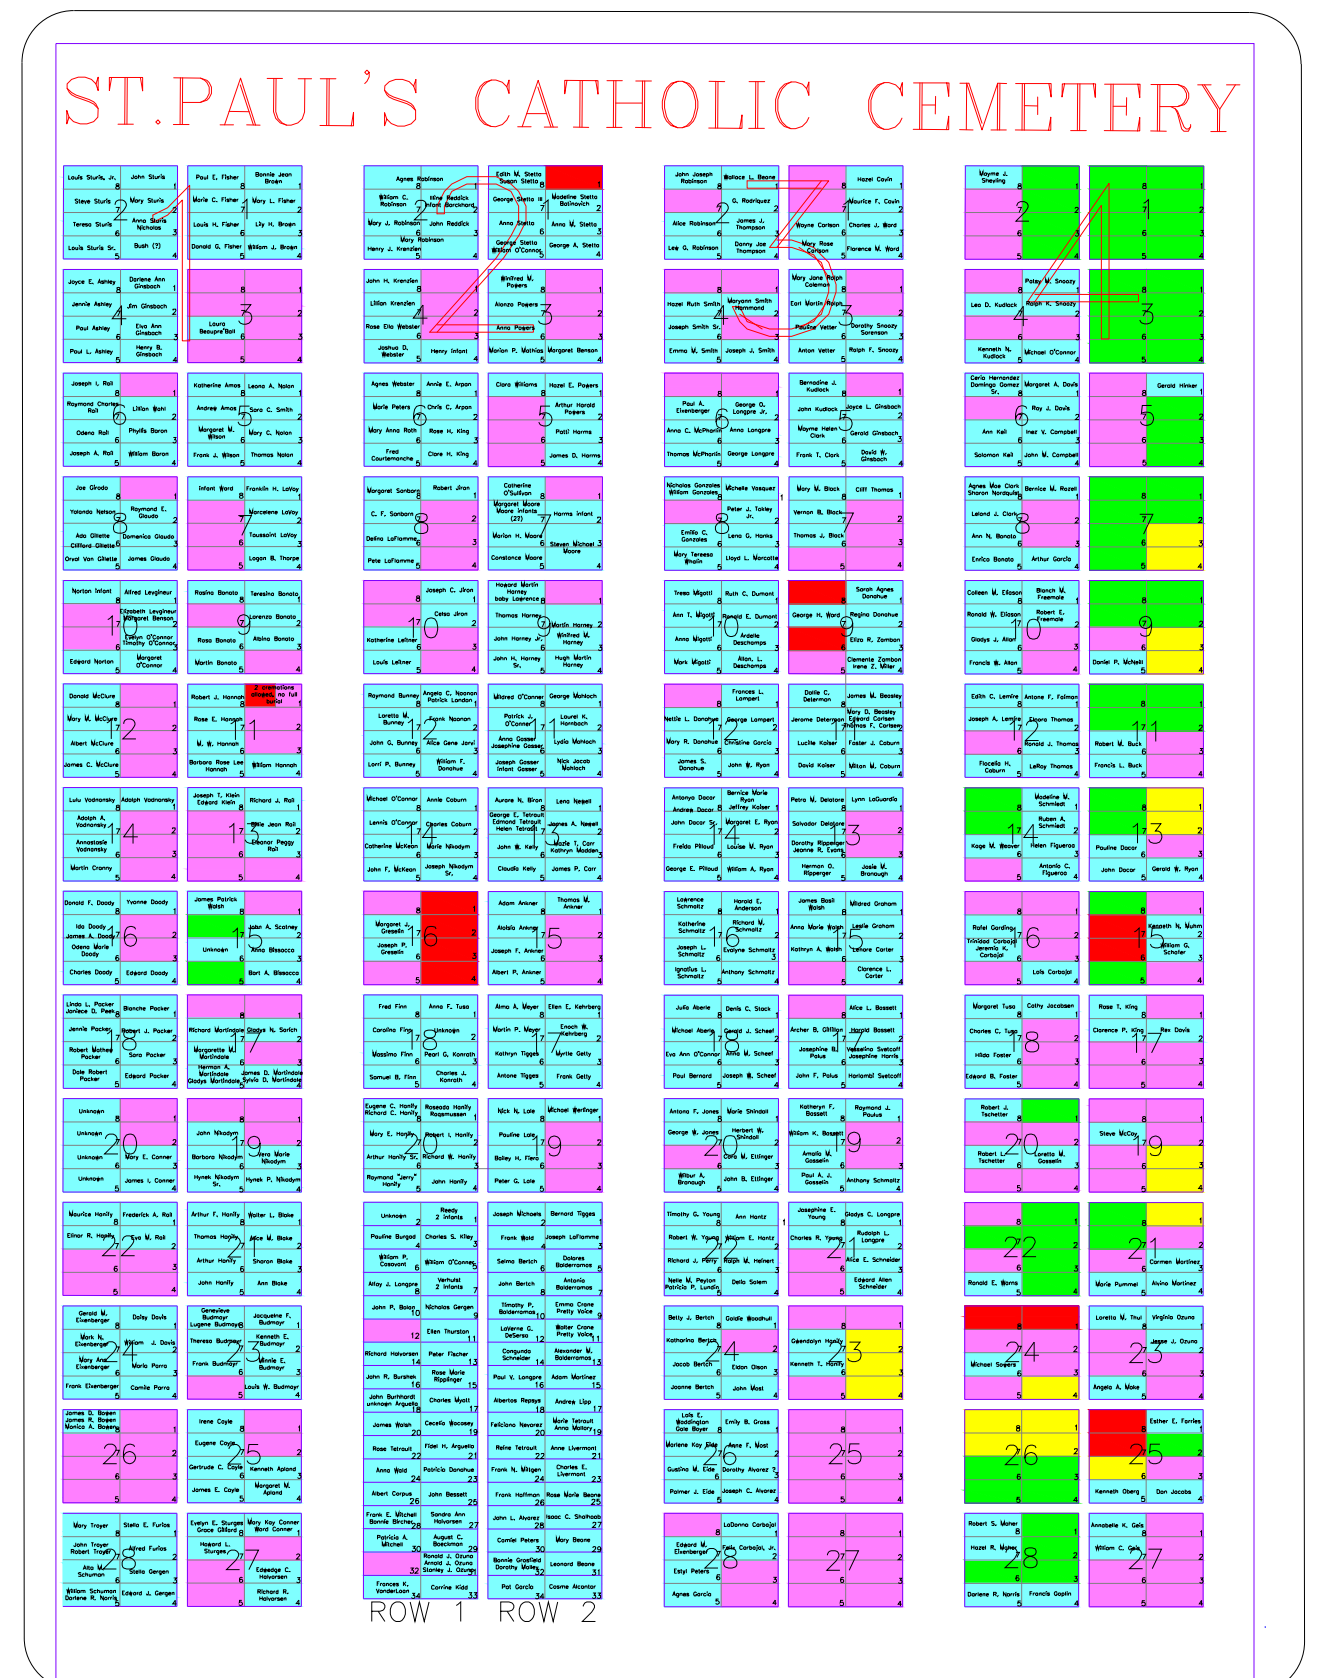

PINE SLOPE CEMETERY & SAINT PAUL'S CATHOLIC CEMETERY BELLE FOURCHE, SOUTH DAKOTA

HIGHWAY 34

PLOT LEGEND
OPEN: Green
HOLD: Yellow
SOLD: Purple
OCCUPIED: Cyan
RESTRICTED: Red