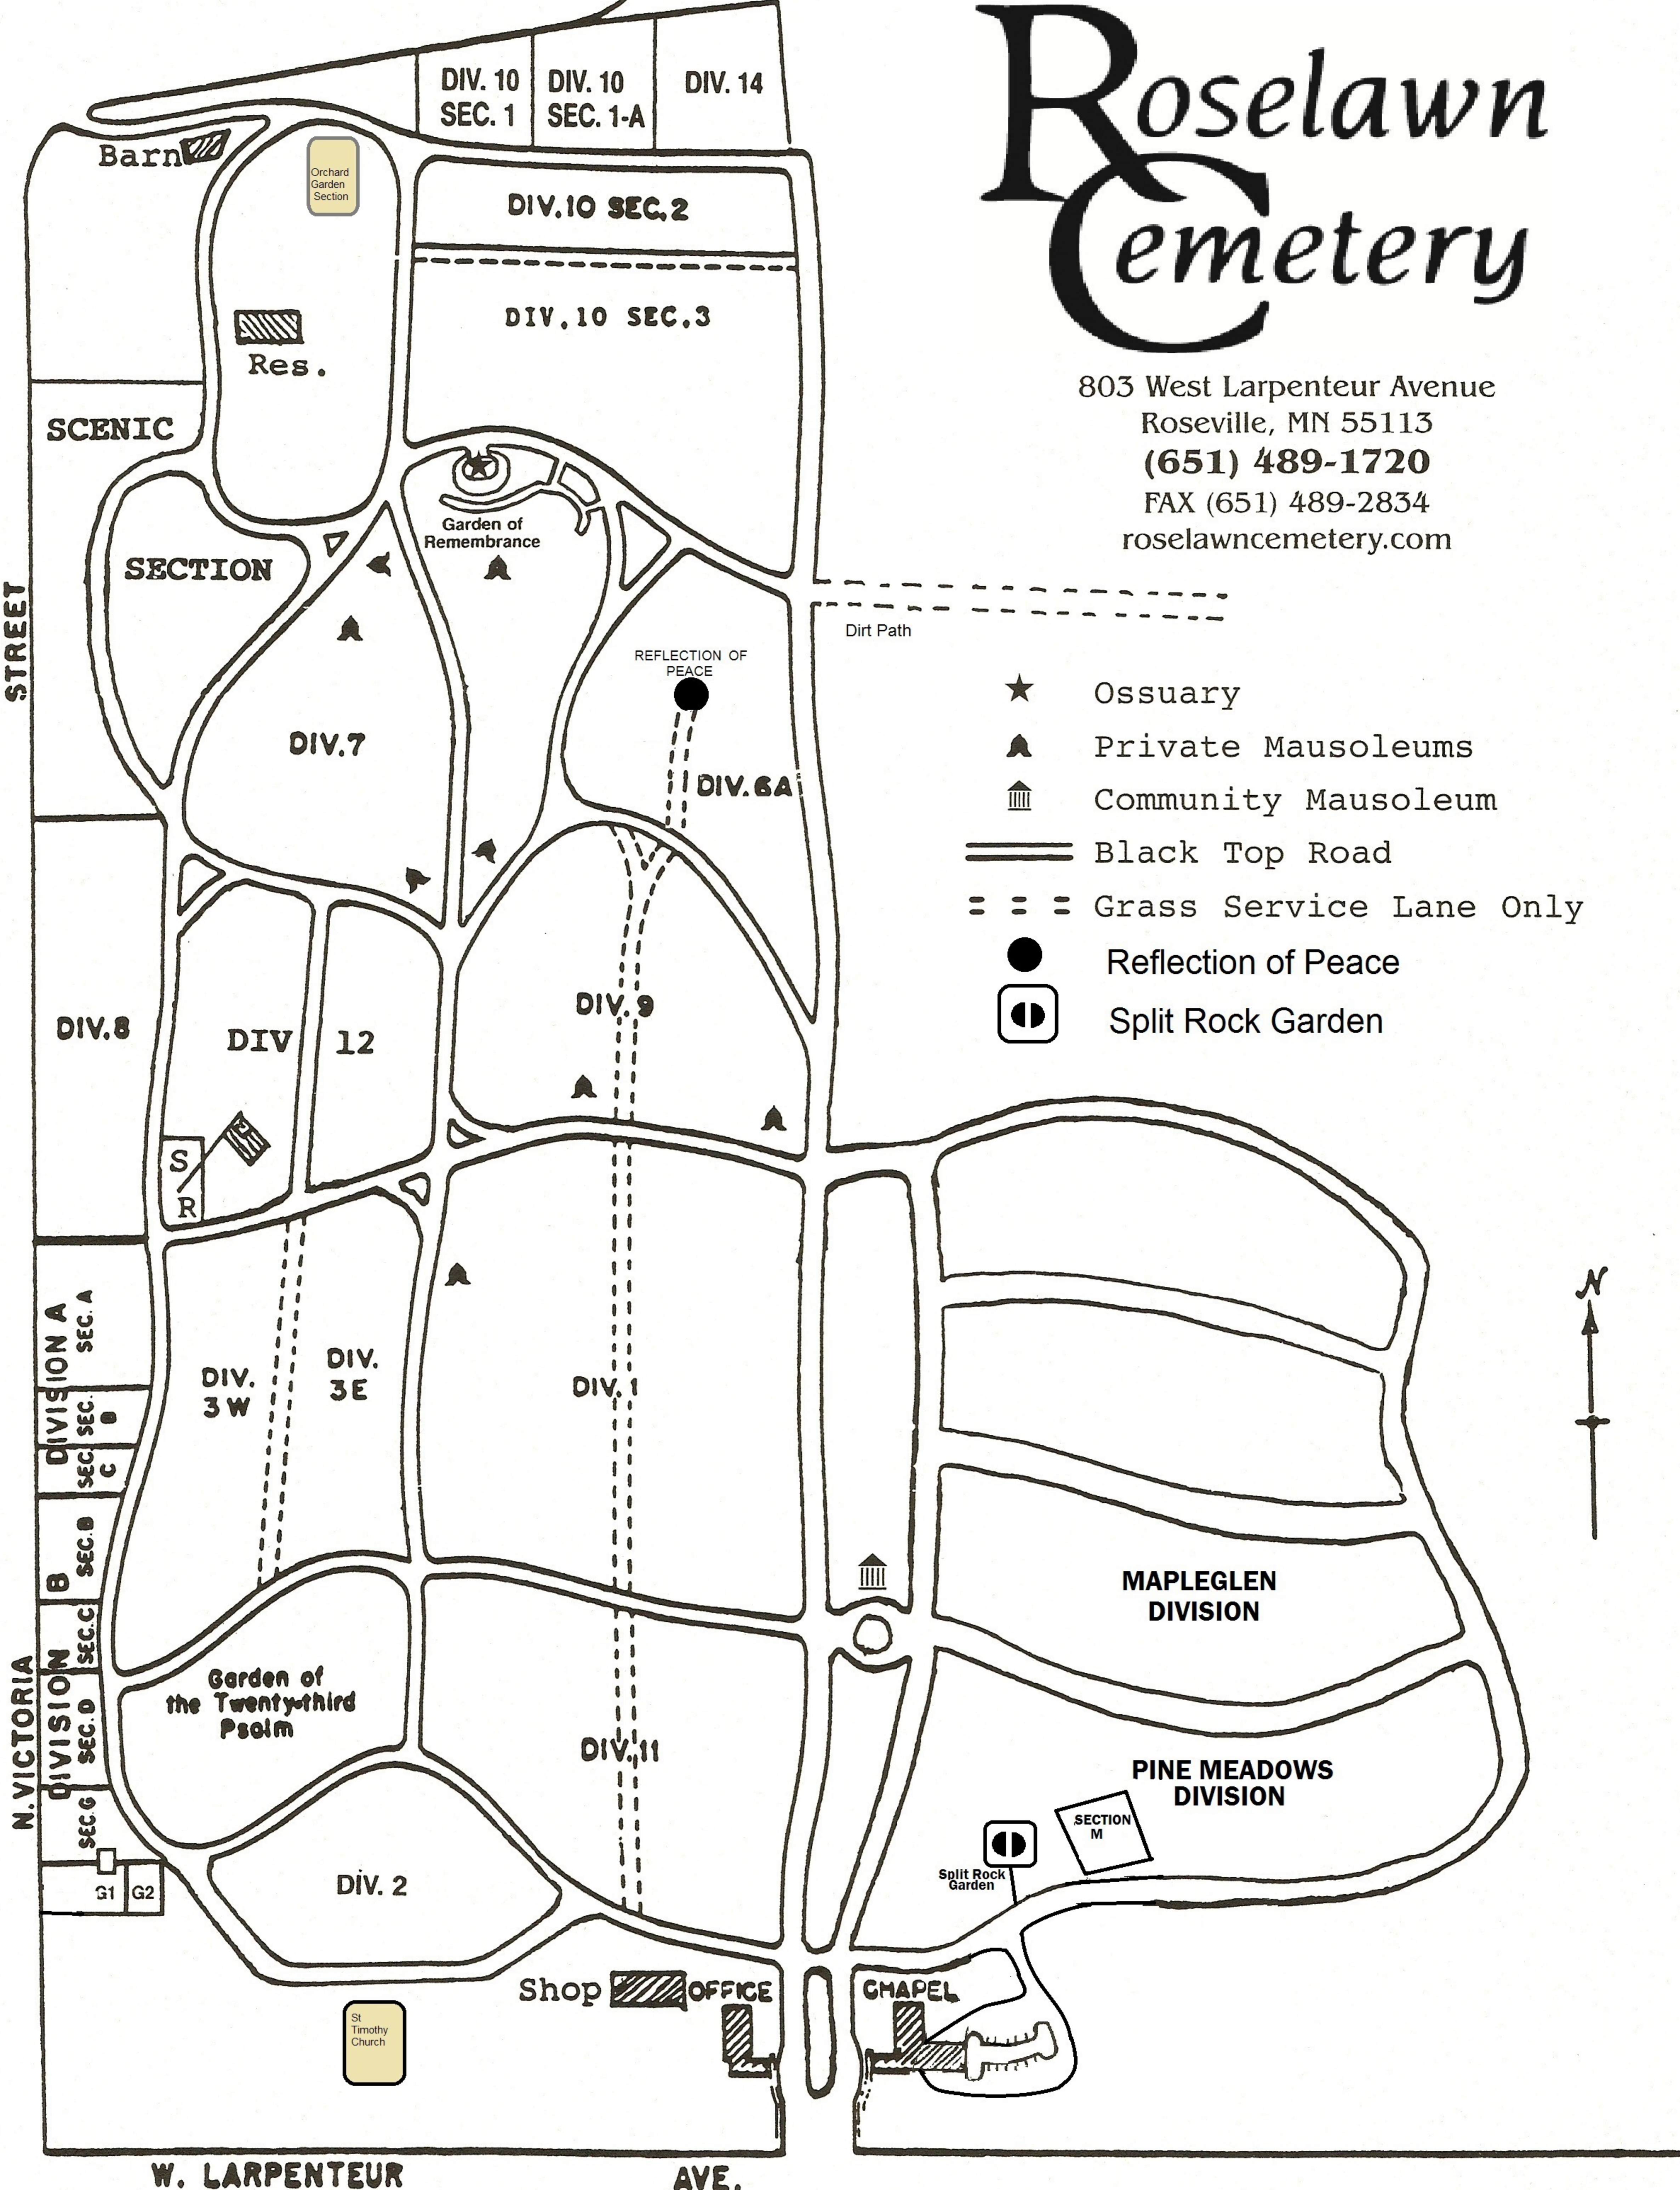

Roselawn Cemetery

803 West Larpenteur Avenue
 Roseville, MN 55113
 (651) 489-1720
 FAX (651) 489-2834
 roselawncemetery.com

- ★ Ossuary
- ▲ Private Mausoleums
- ⌄ Community Mausoleum
- == Black Top Road
- - - Grass Service Lane Only
- Reflection of Peace
- ◐ Split Rock Garden