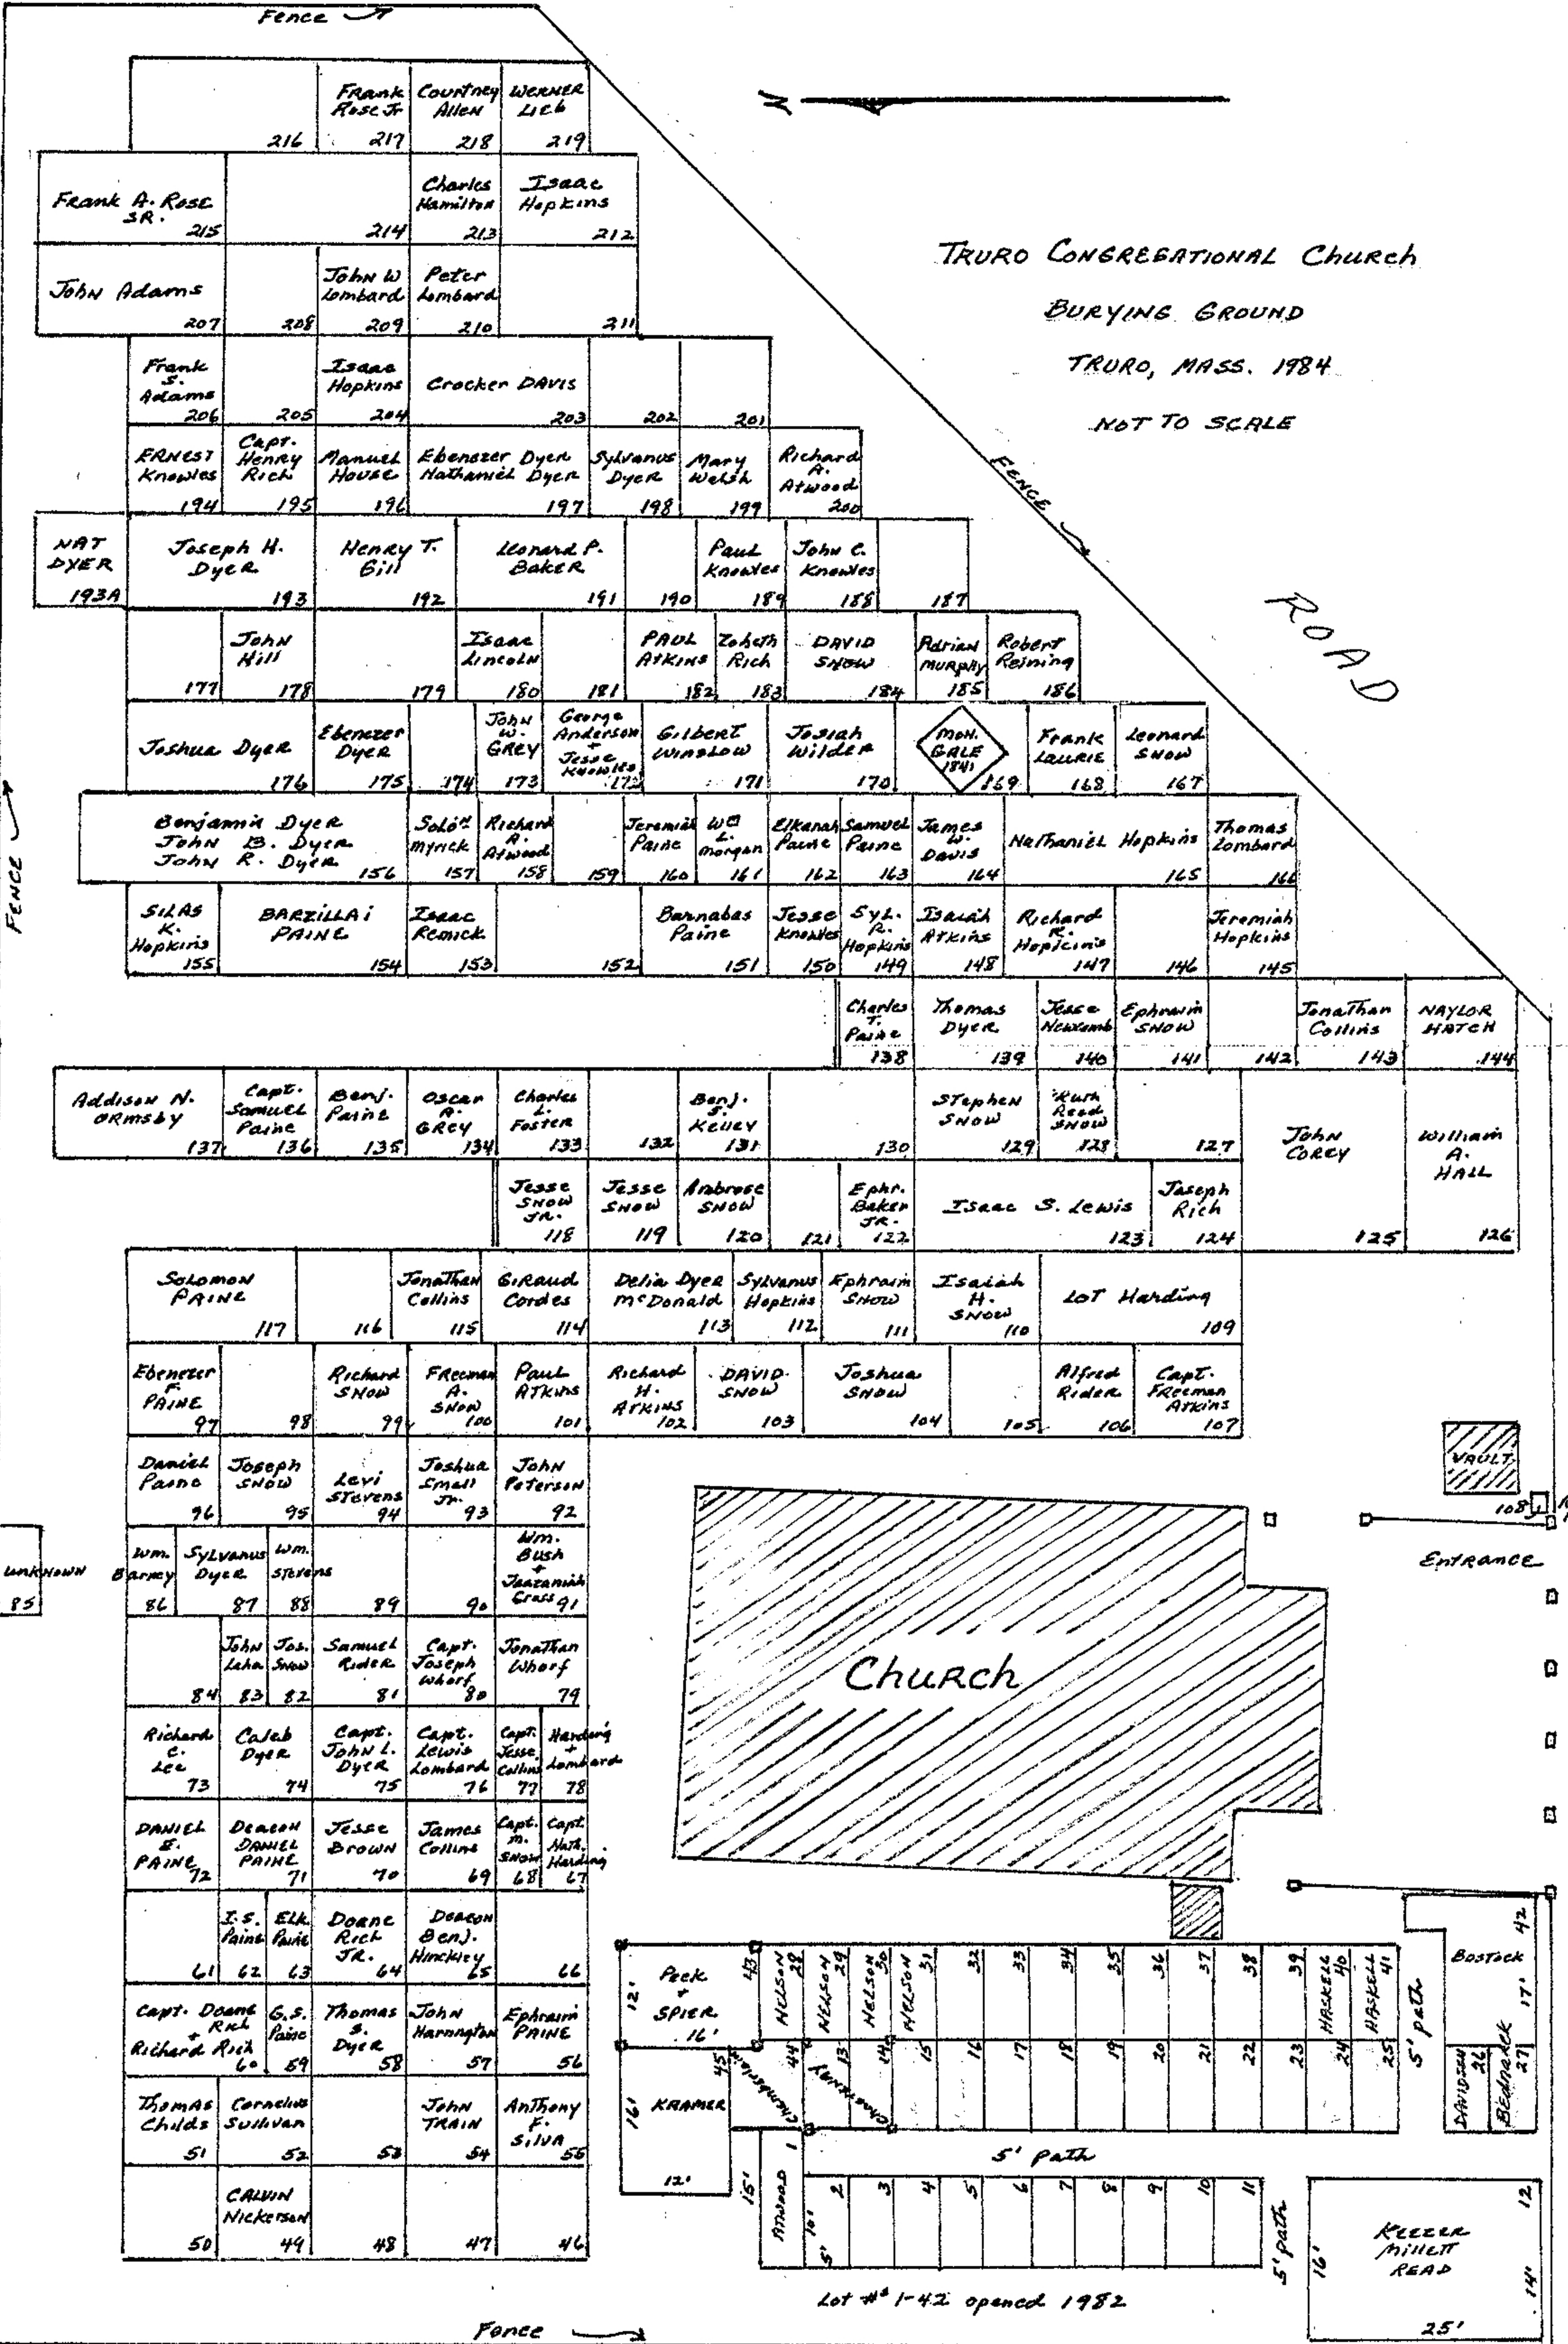

TRURO CONGREGATIONAL Church

BURYING GROUND

TRURO, MASS. 1984

NOT TO SCALE

BRIDGE ROAD

ROAD

Church

VAULT

Entrance

Rich Family Assoc.

Lot # 1-42 opened 1982

KLEER MILLET REED

25'

Fence

UNKNOWN 85

Addison N. ORMSBY 137

Capt. SAMUEL PAINE 136

Benj. PAINE 135

Oscar A. GREY 134

Charles L. FOSTER 133

Benj. KELLEY 131

STEPHEN SNOW 129

John COREY 125

William A. HALL 126

Benjamin DYER 156

John B. DYER 157

John R. DYER 158

Solom. MYRICK 157

Richard A. ATWOOD 158

Jeremiah PAINE 160

Wm. L. MORGAN 161

Elkanah PAINE 162

Samuel PAINE 163

James W. DAVIS 164

NAT DYER 193A

Joseph H. DYER 193

Henry T. BILL 192

Leonard P. BAKER 191

Paul KNOWLES 189

John C. KNOWLES 188

187

Frank S. Adams 206

Isaac Hopkins 205

Isaac Hopkins 204

Crocker DAVIS 203

202

201

Frank A. Rose JR. 215

214

Charles Hamilton 213

Isaac Hopkins 212

John Adams 207

John W. Lombard 208

Peter Lombard 209

210

211

216

Frank Rose Jr. 217

Courtney Allen 218

Werner Lieb 219