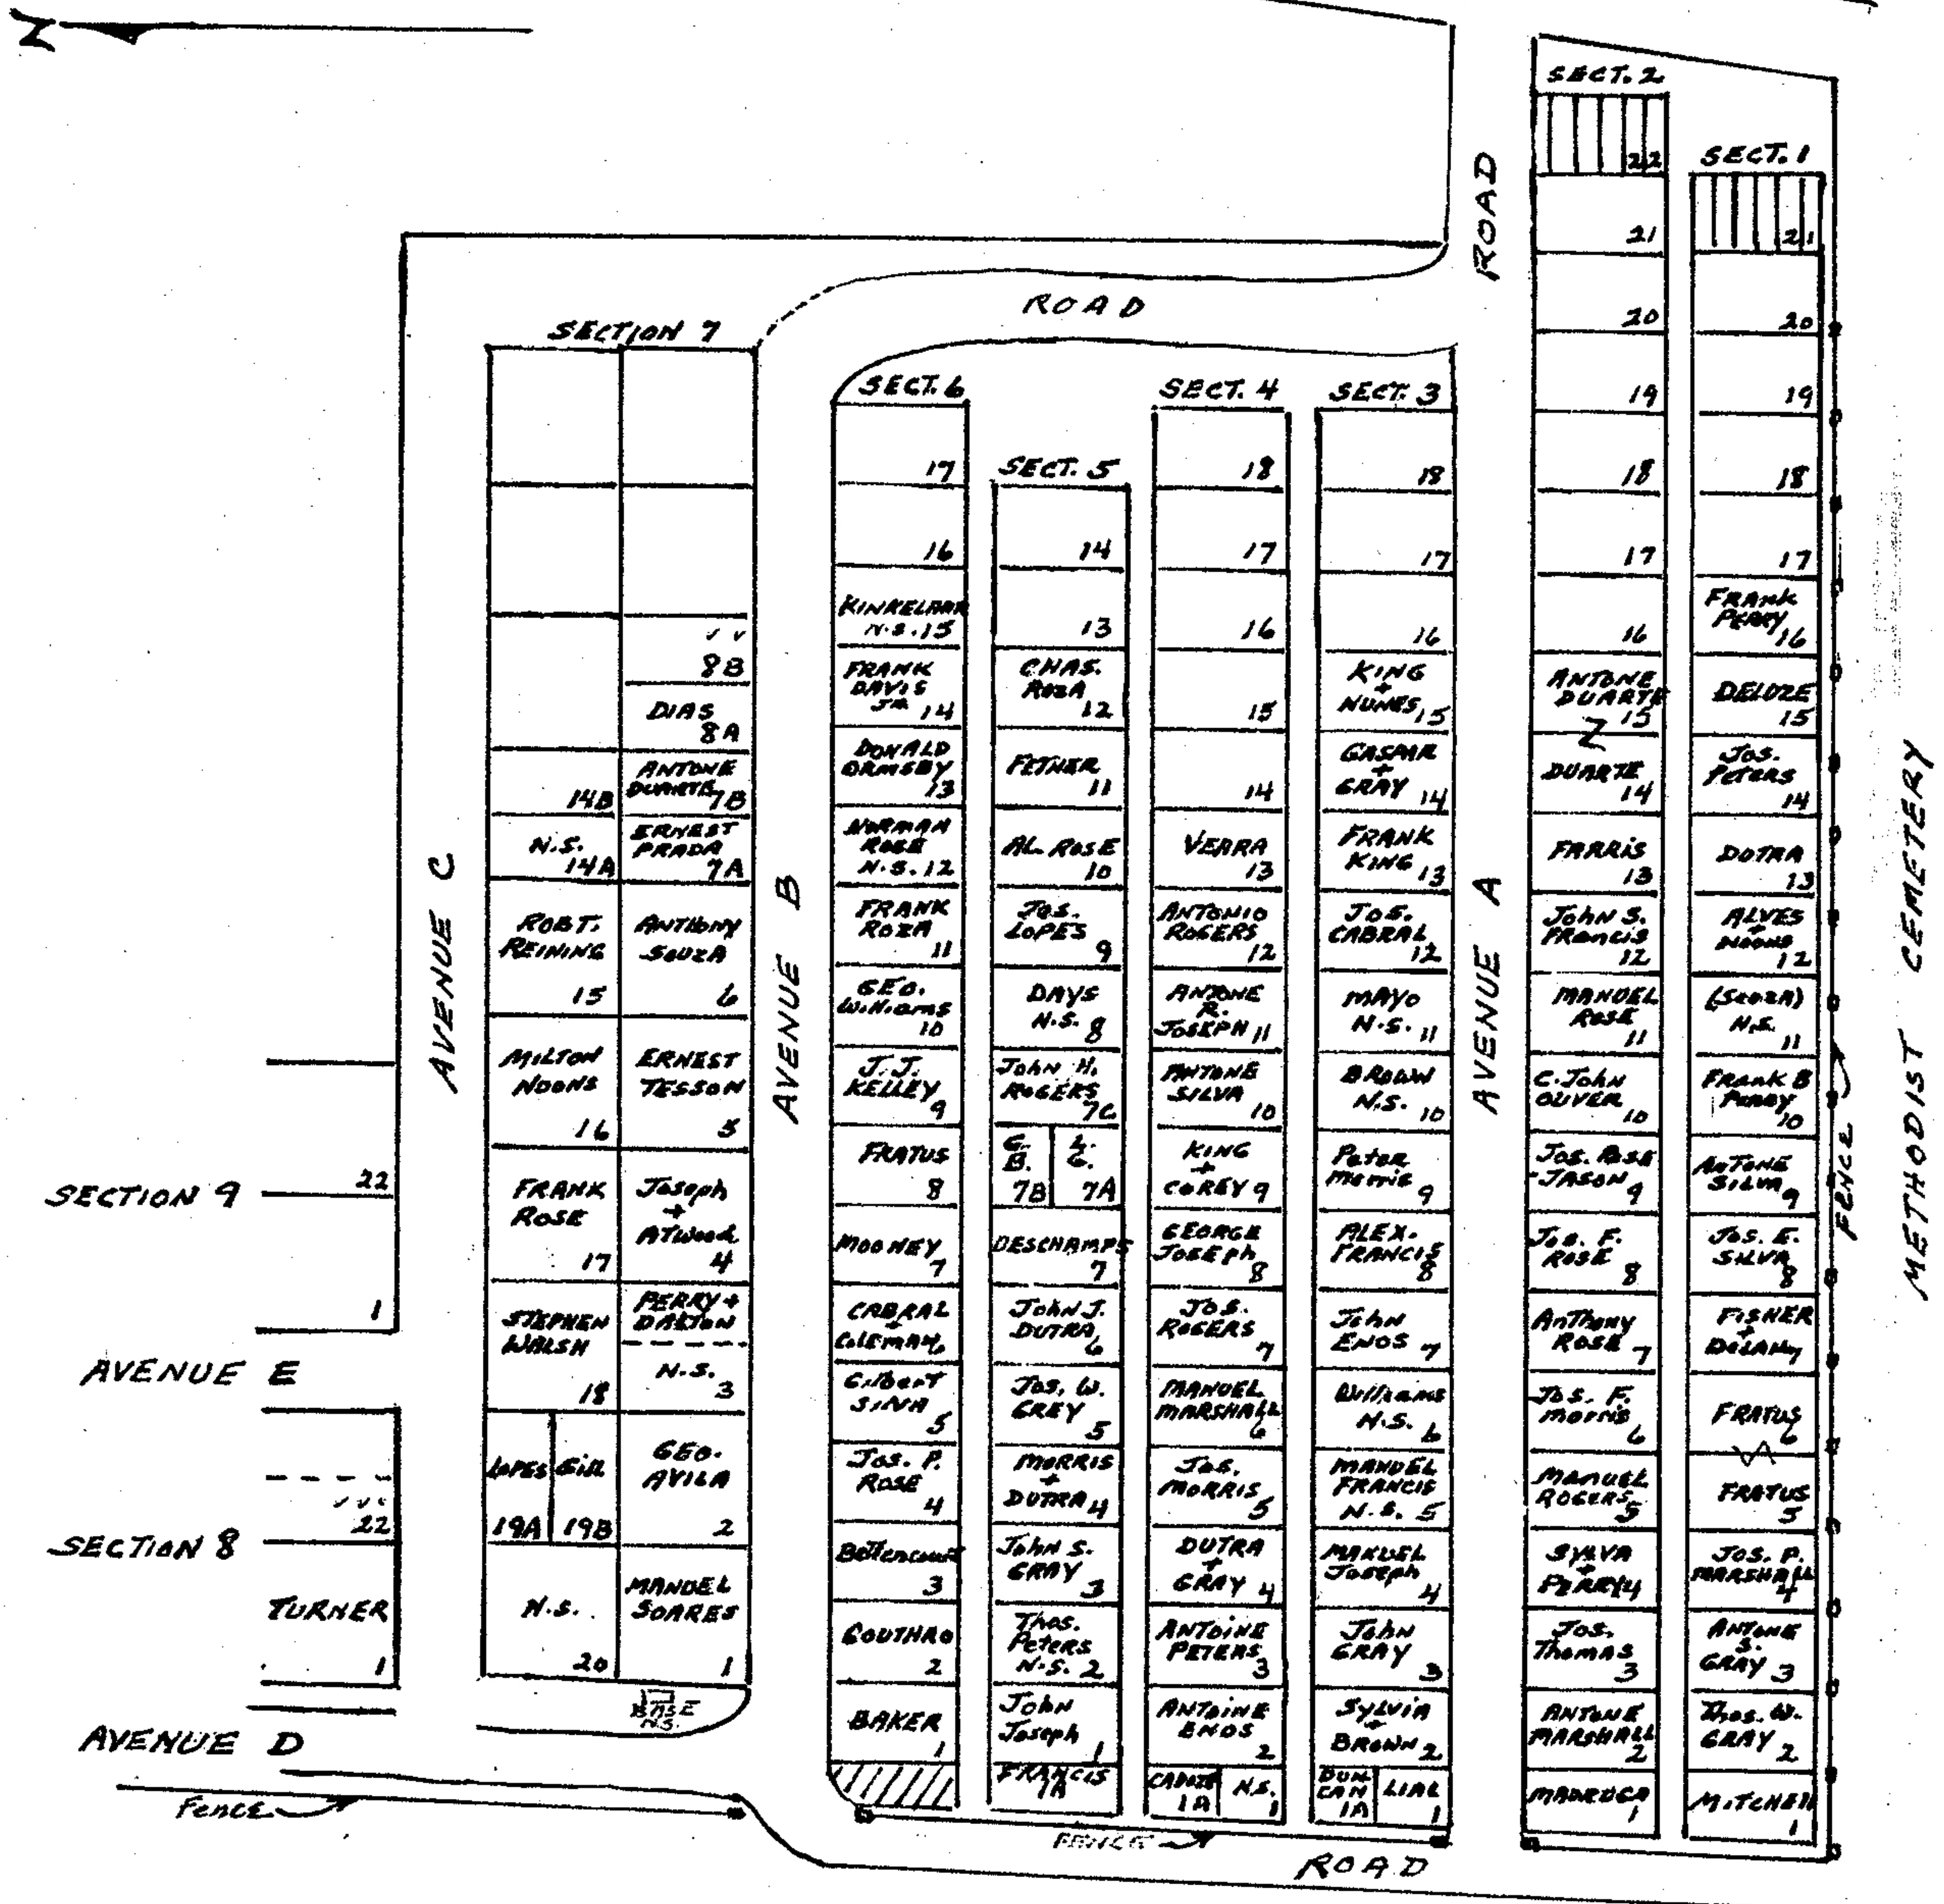

SACRED HEART CEMETERY
ROMAN CATHOLIC

TRURO, MASSACHUSETTS
NOT TO SCALE

N.S. = NO GRAVESTONE

To Route 6 ←

BRIDGE ROAD

SECTION 9 22
1
AVENUE E
SECTION 8 22
TURNER 1
AVENUE D

SECTION 7
8B
DIAS 8A
ANTOINE DUARTE 7B
ERNEST PRADA 7A
ROBT. REINING 15
ANTHONY SOUZA 6
MILTON NOONS 16
ERNEST TESSON 5
FRANK ROSE 17
Joseph + ATWOOD 4
STEPHEN WALSH 18
PERRY + DADSON
N.S. 3
LAPES GIRL 19A 19B
GEO. AVILA 2
N.S. MANDEL SOARES 20
BASE N.S.