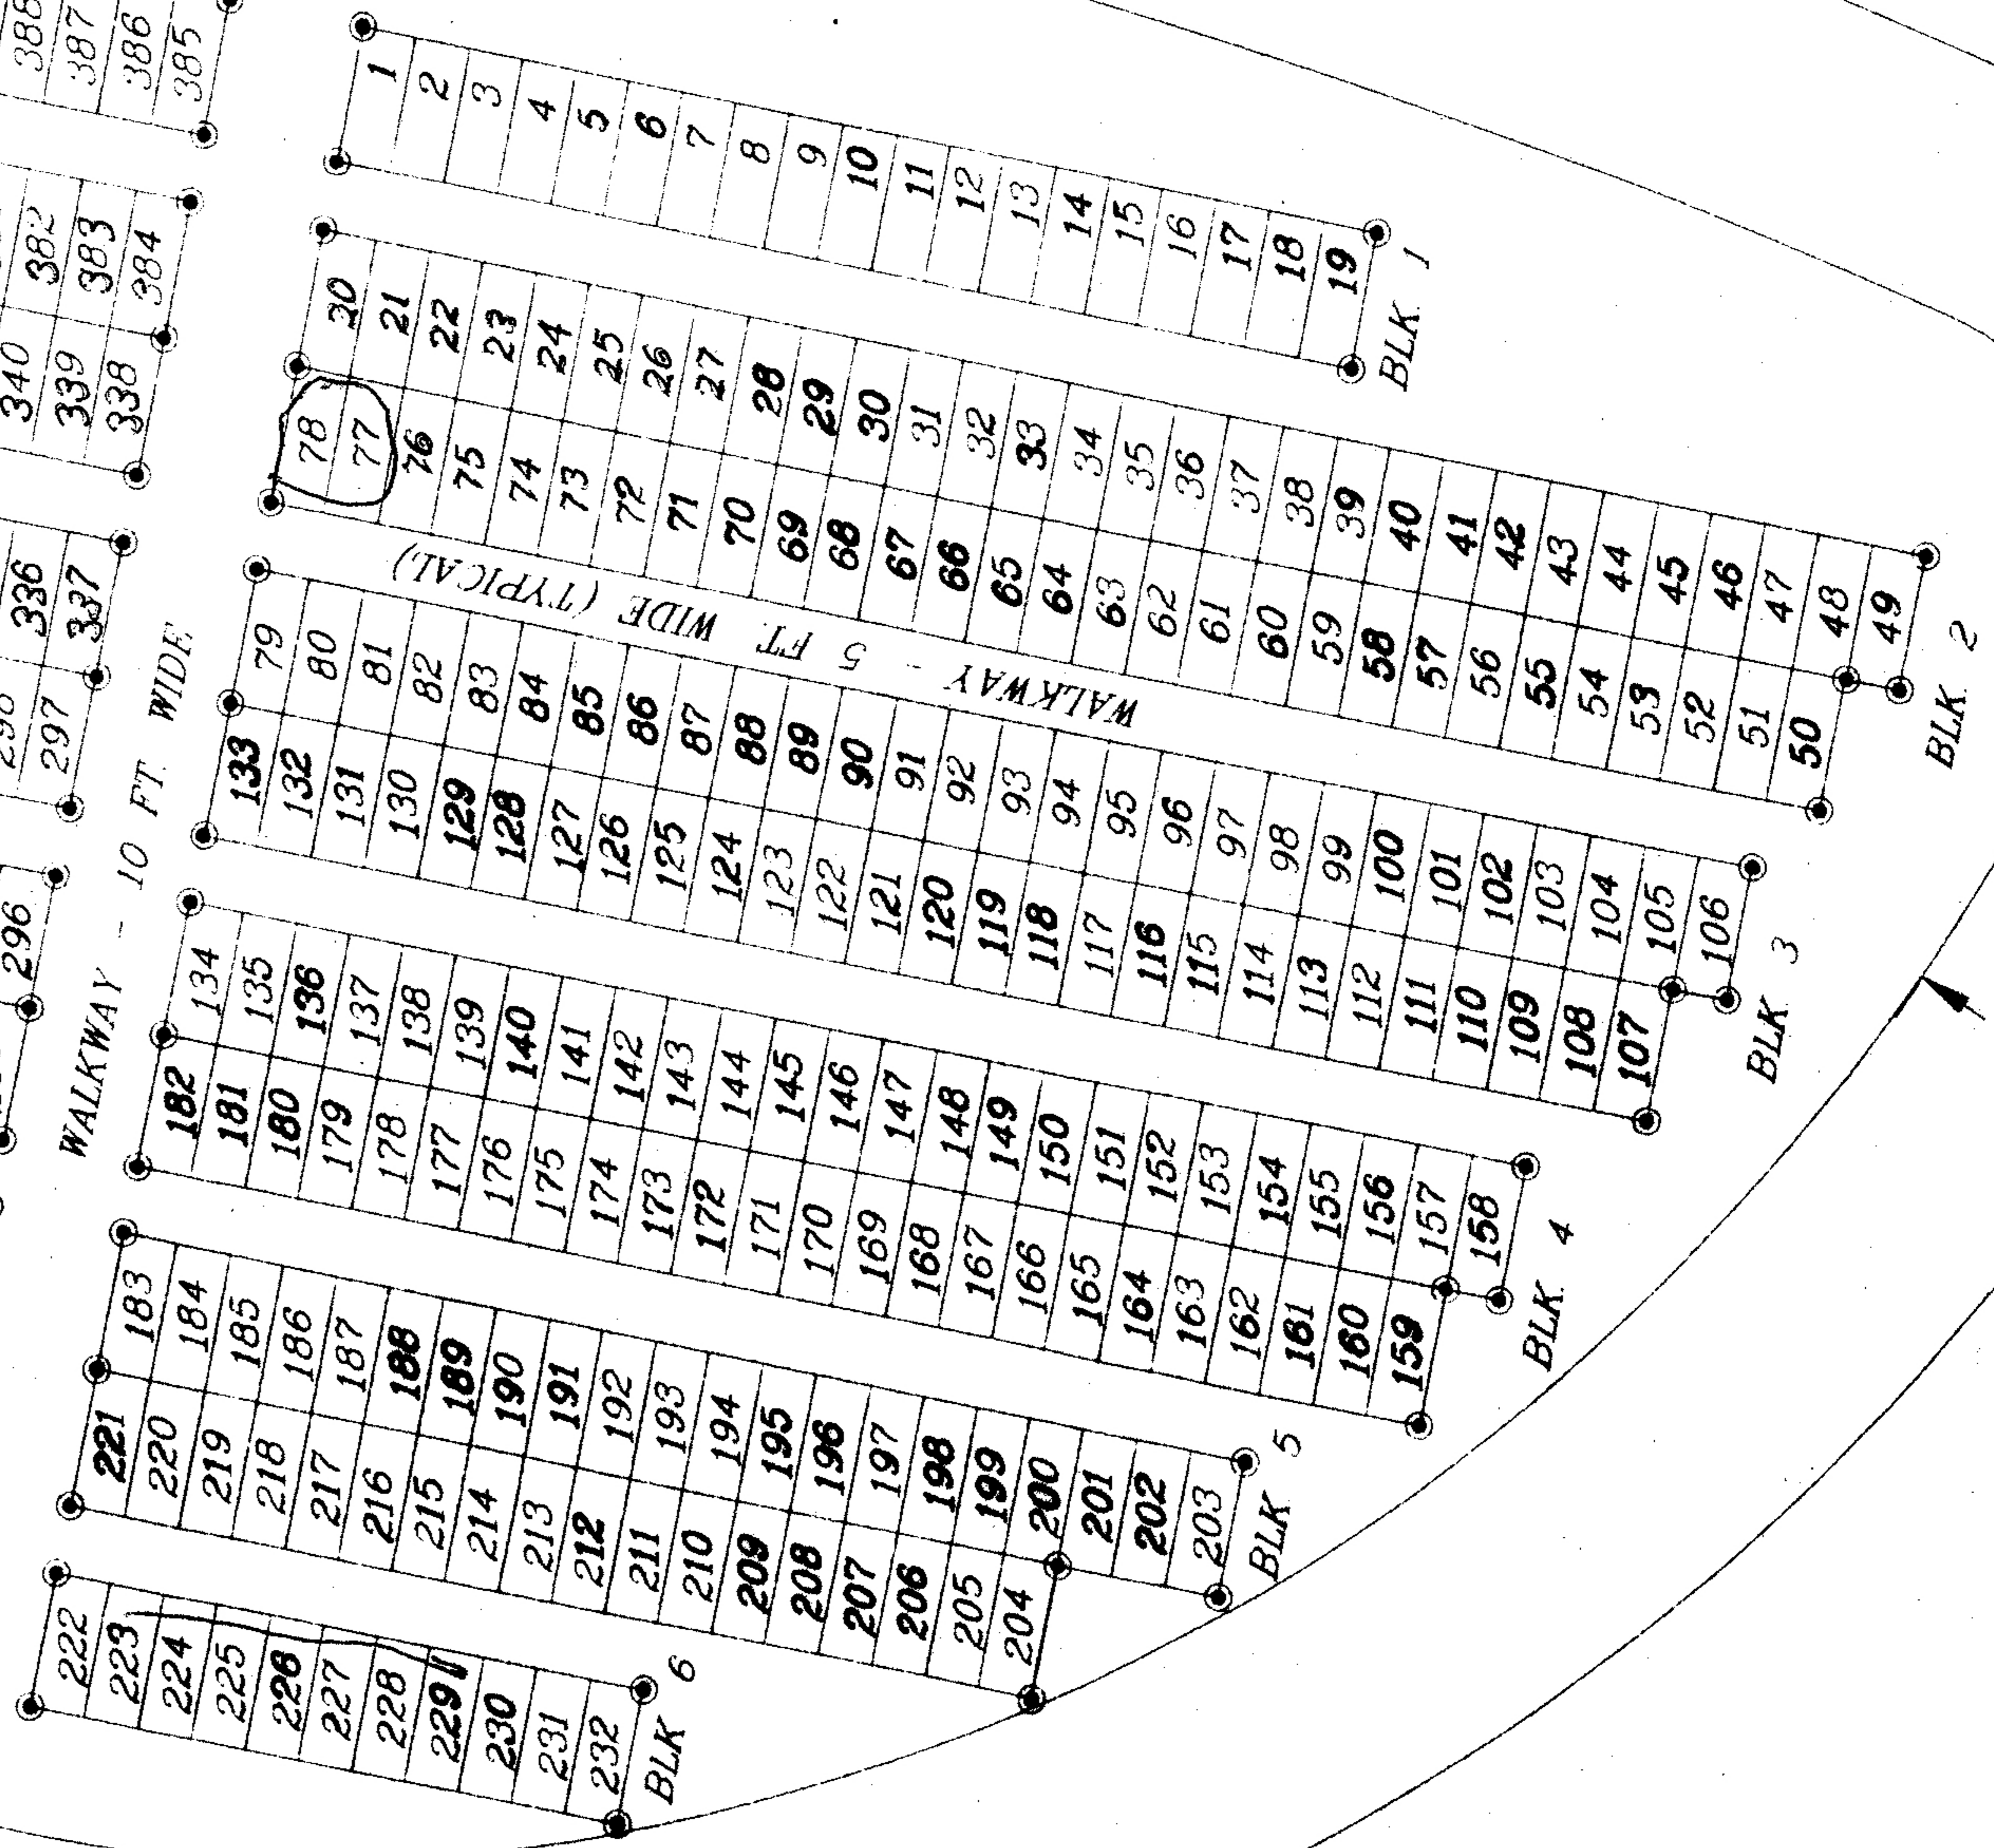

NEW SOUTH CEMETERY

WAY

WAY

WALKWAY - 10 FT. WIDE

WALKWAY - 5 FT. WIDE (TYPICAL)

18.00'