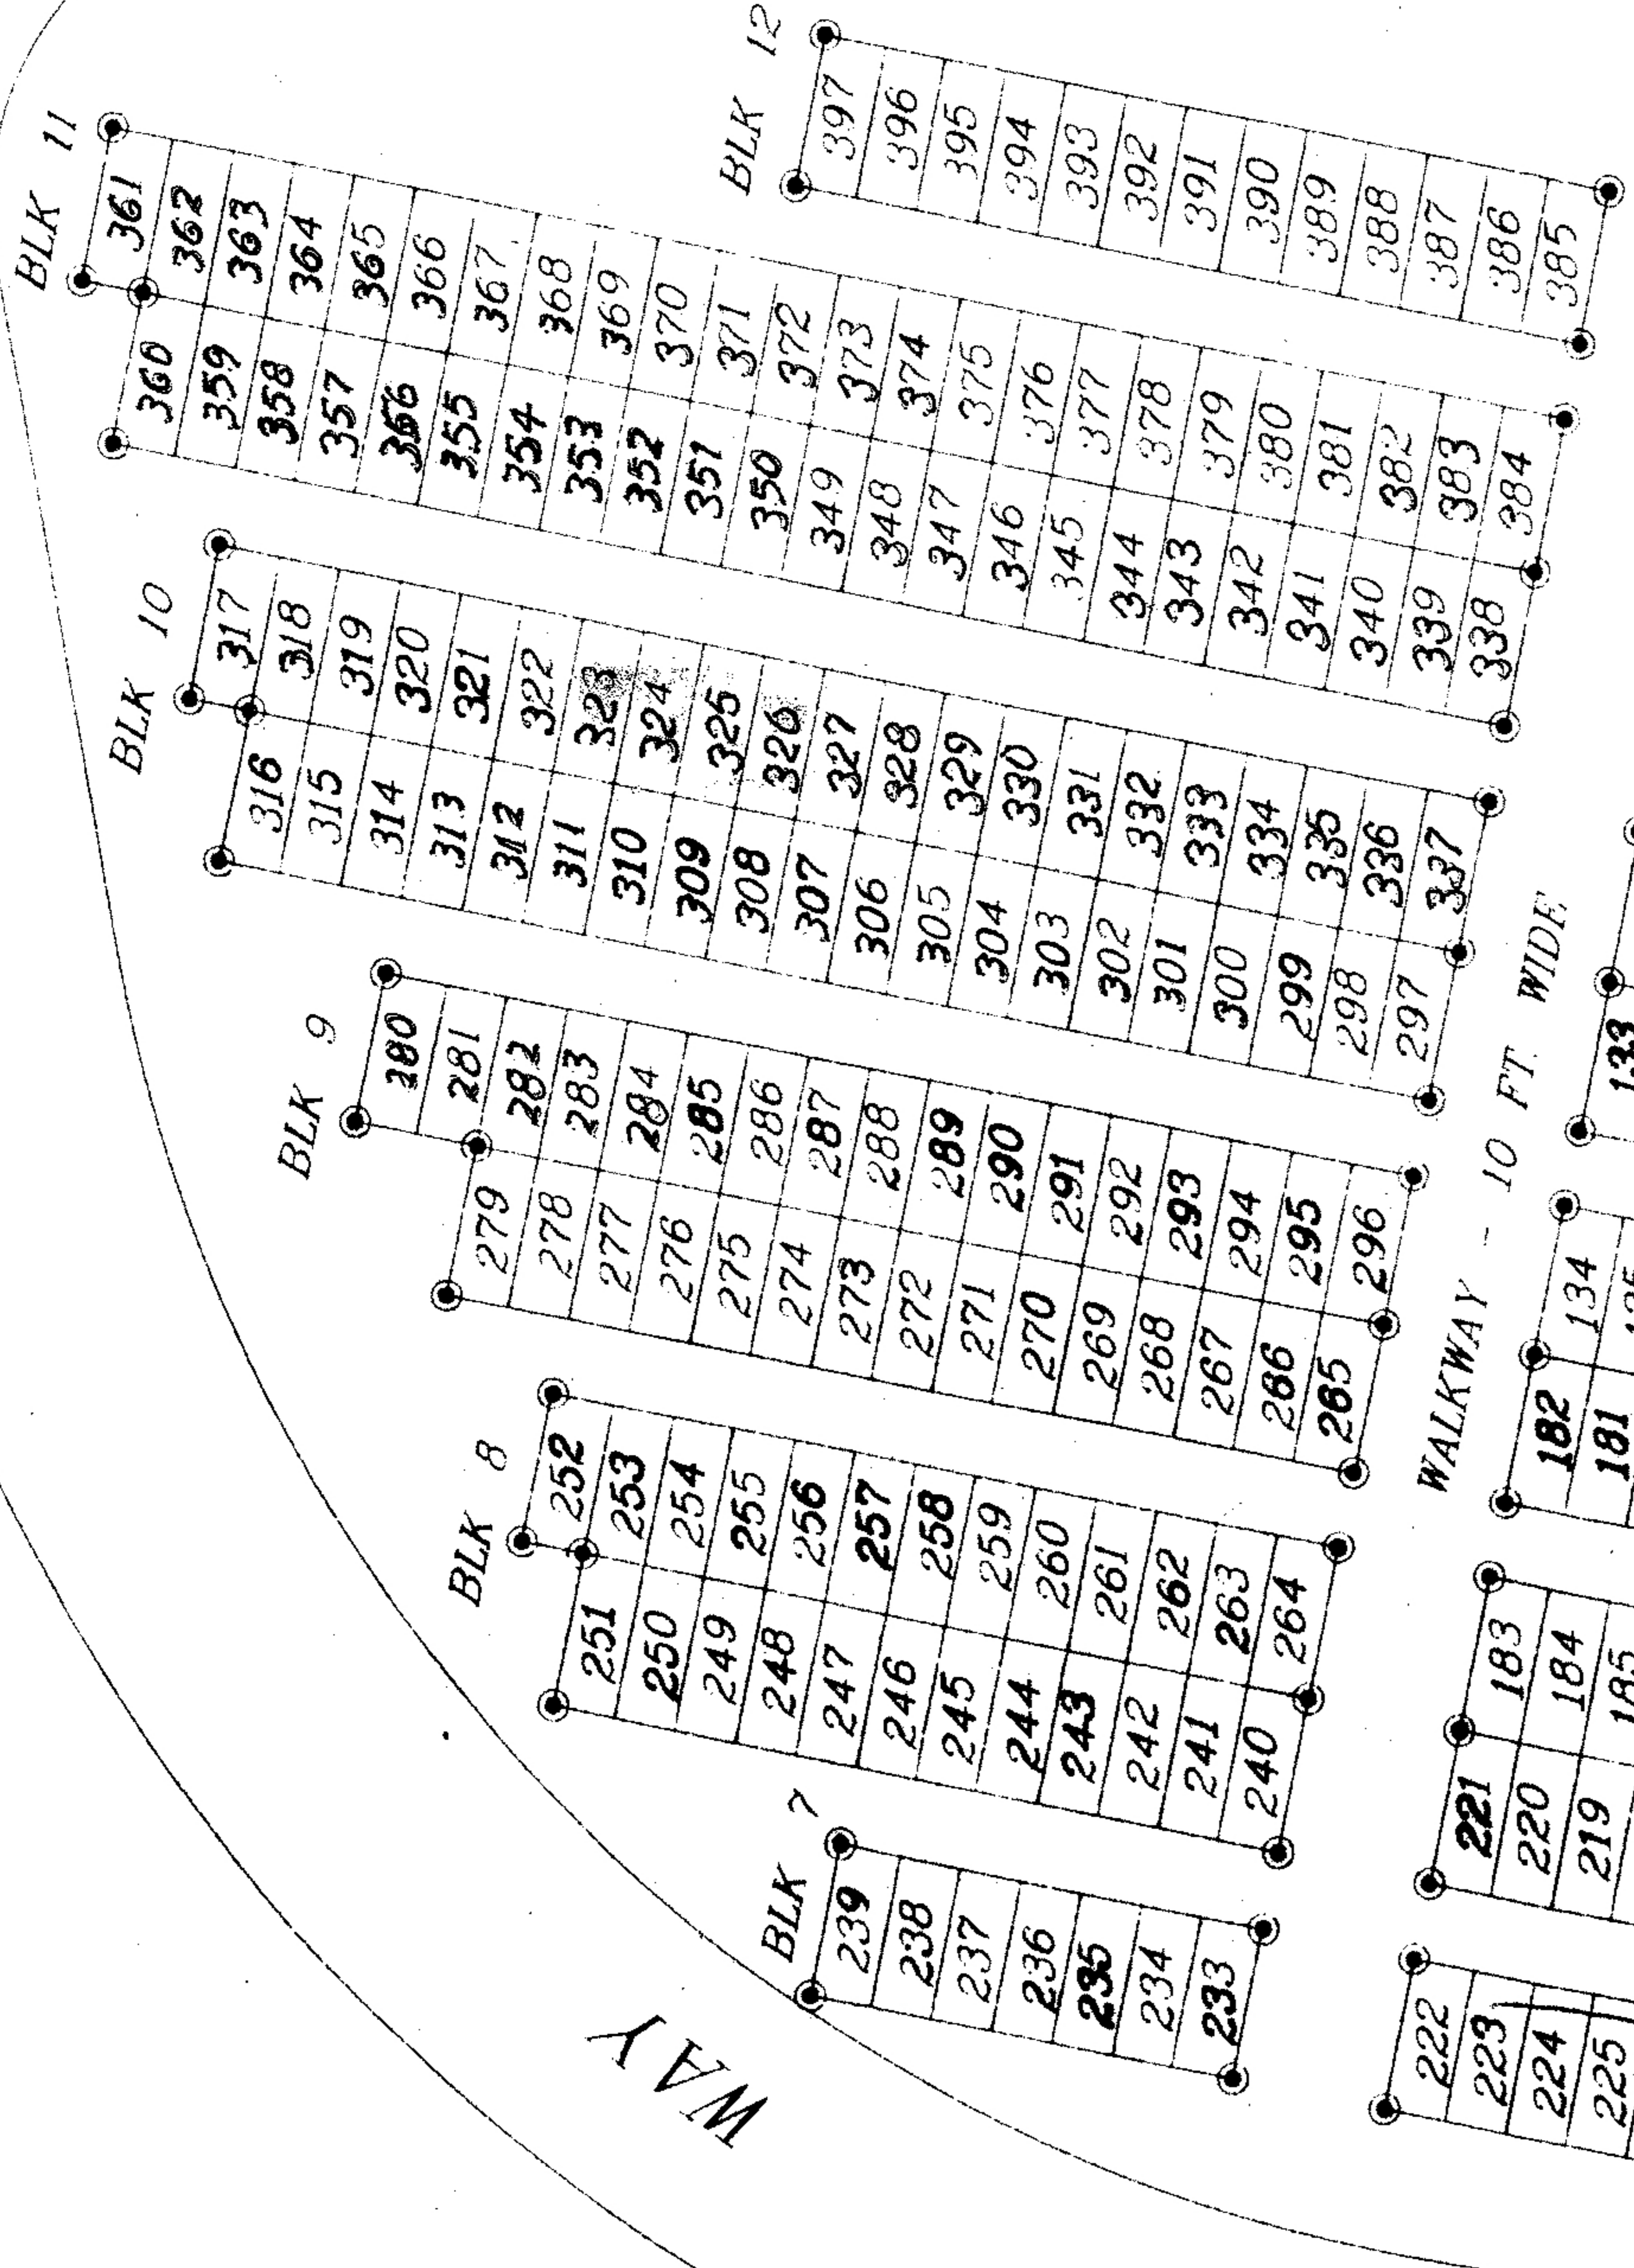

NEW SOUTH CEMETERY

WAY

WAY

WALKWAY - 10 FT. WIDE

WALKWAY - 5 FT. WIDE (TYPICAL)

18.00'