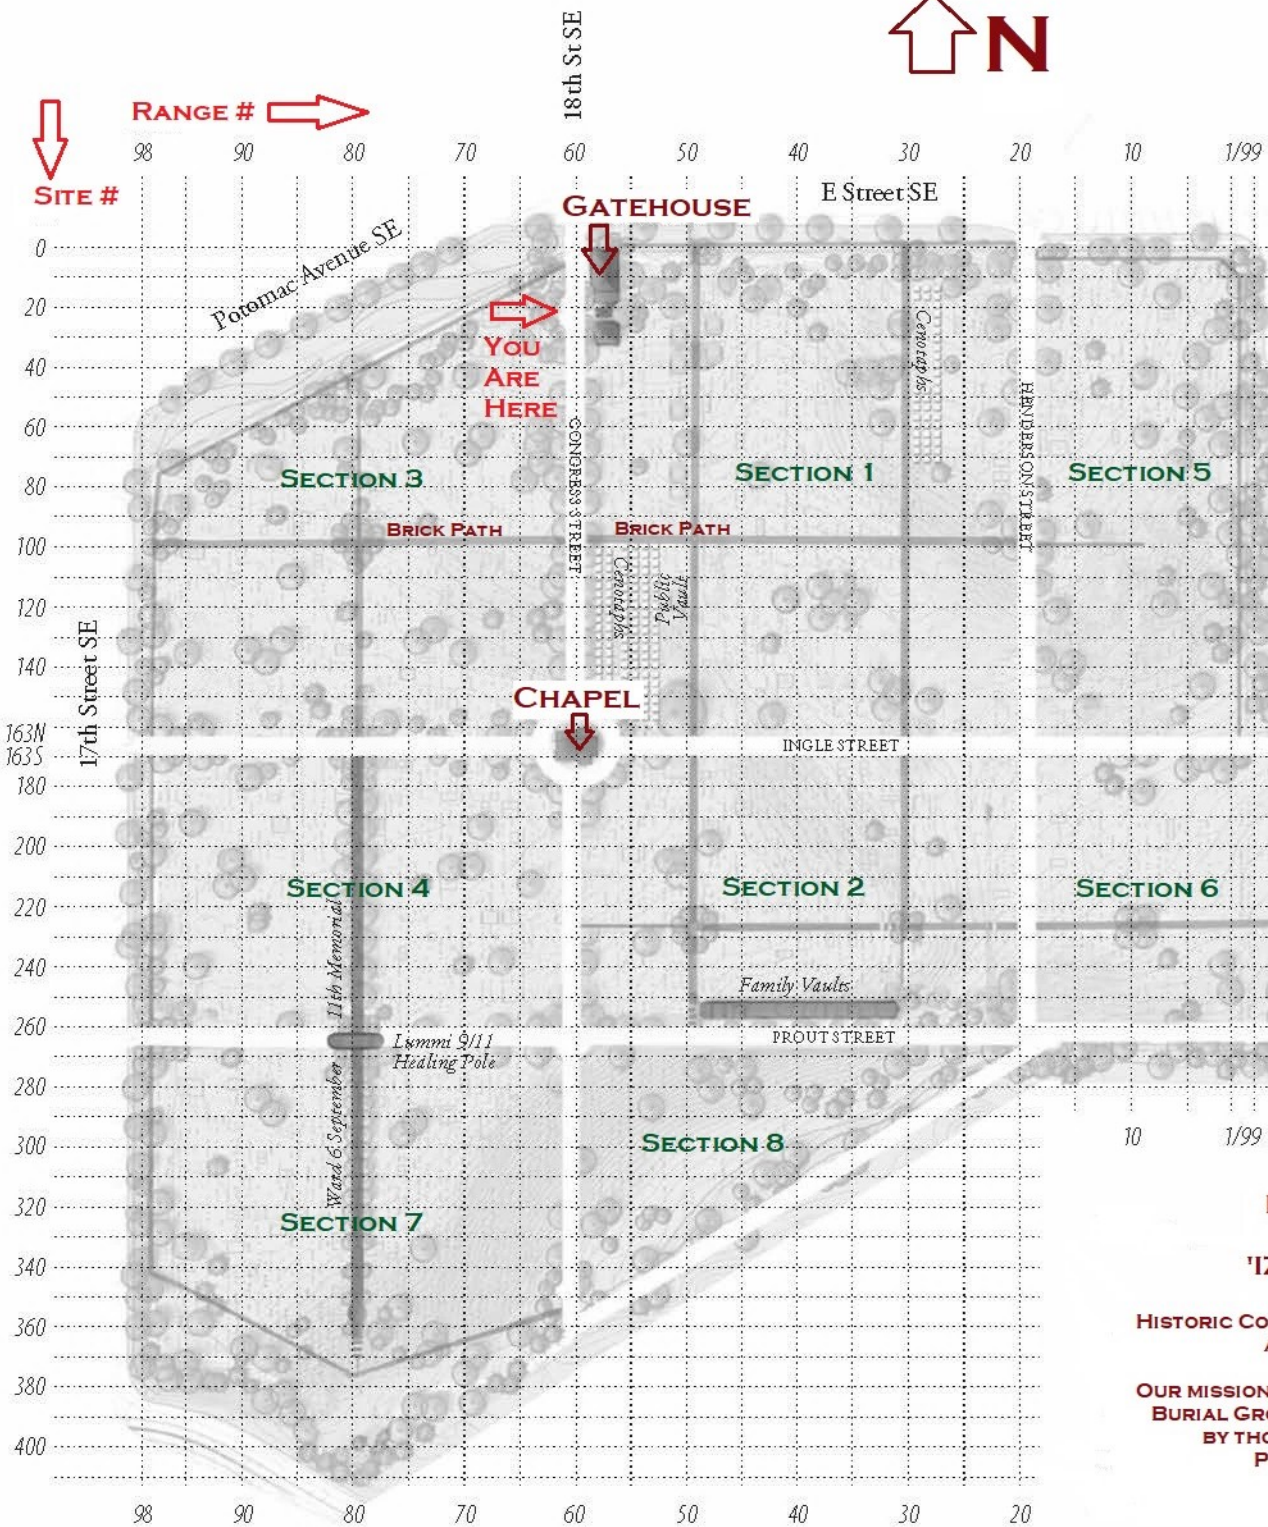

# GRAVE SITE FINDING MAP

**WELCOME! USE THIS MAP TO ASSIST IN FINDING ONE OF OUR 70,000 GRAVE SITES. OR, DOWNLOAD OUR FREE APP, 'HISTORIC CONGRESSIONAL CEMETERY,' AND SIMPLY INPUT LAST AND FIRST NAMES, AND HIT 'DIRECTIONS' TO TAKE YOU DIRECTLY TO THE SITE!**

**THEMED TOUR MAPS AVAILABLE OPPOSITE THIS SIGN**

**FREE DOCENT LED TOURS EVERY SATURDAY AT 11 AM, APRIL TO NOVEMBER**

110 120 130 140 150 160

**NEW STORY TELLING GUIDED TOUR!  
SIMPLY DOWNLOAD THE FREE  
'IZI.TRAVEL' APP, AND HIT 'AROUND ME.'**