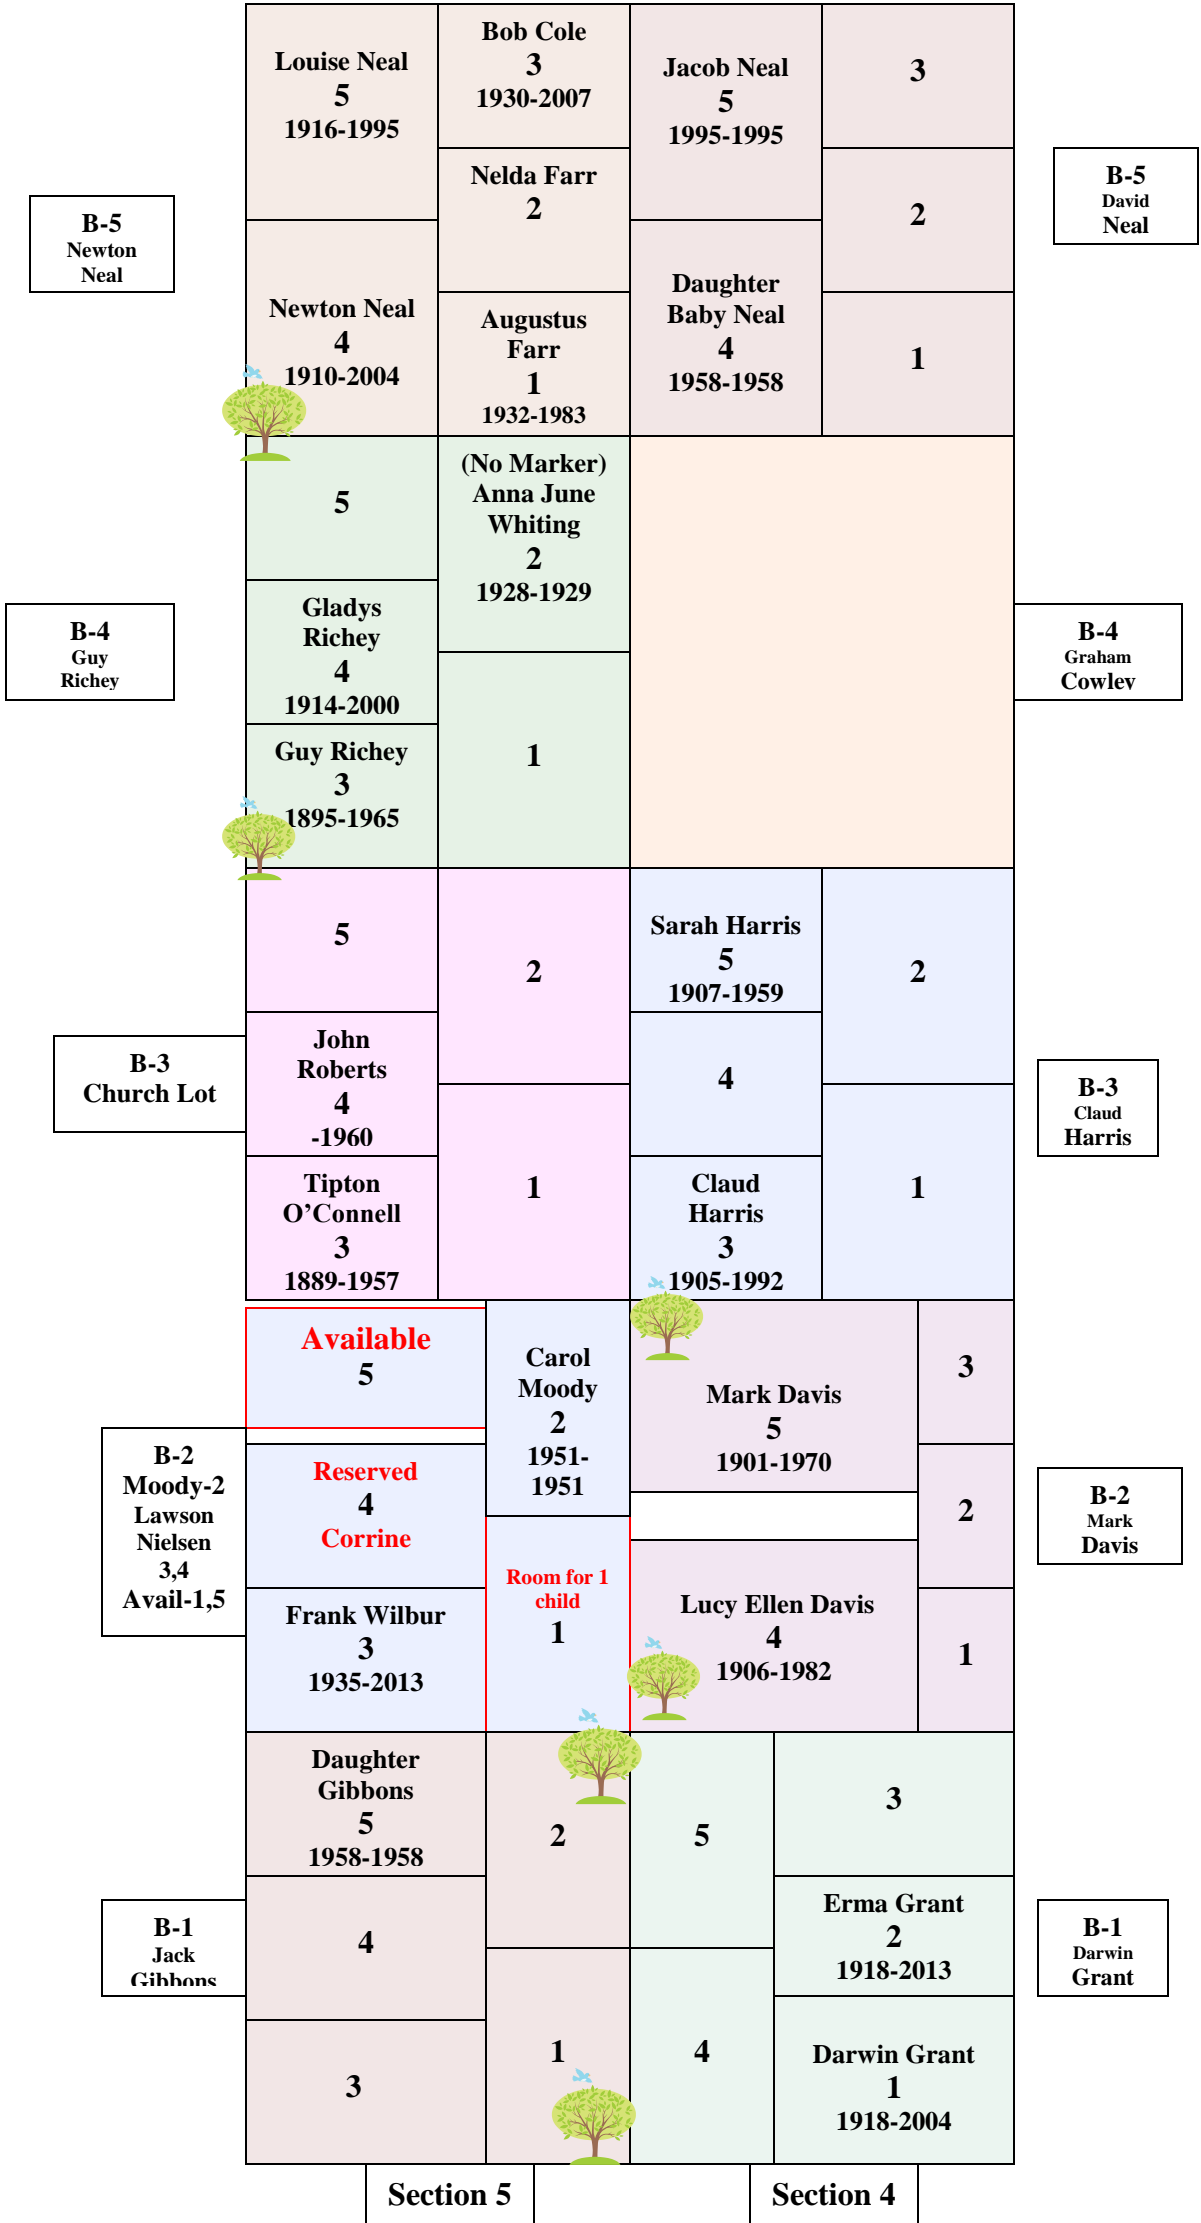

Jean Wood 5 1923-1988	2	5	3	
B-29 Dan Murphy	Jeff Wood 4 1920-1988	1	4	2	B-29 Dan Murphy
	3			1	
	5	2	5	3	
B-28 Dan Murphy	4	1	4	2	B-28 Dan Murphy
	3			1	
	B-27 NOT AVAILABLE	5	4	3	B-27 B-13 Richard Goesling
				2	
				1	
	Section 3		Section 2