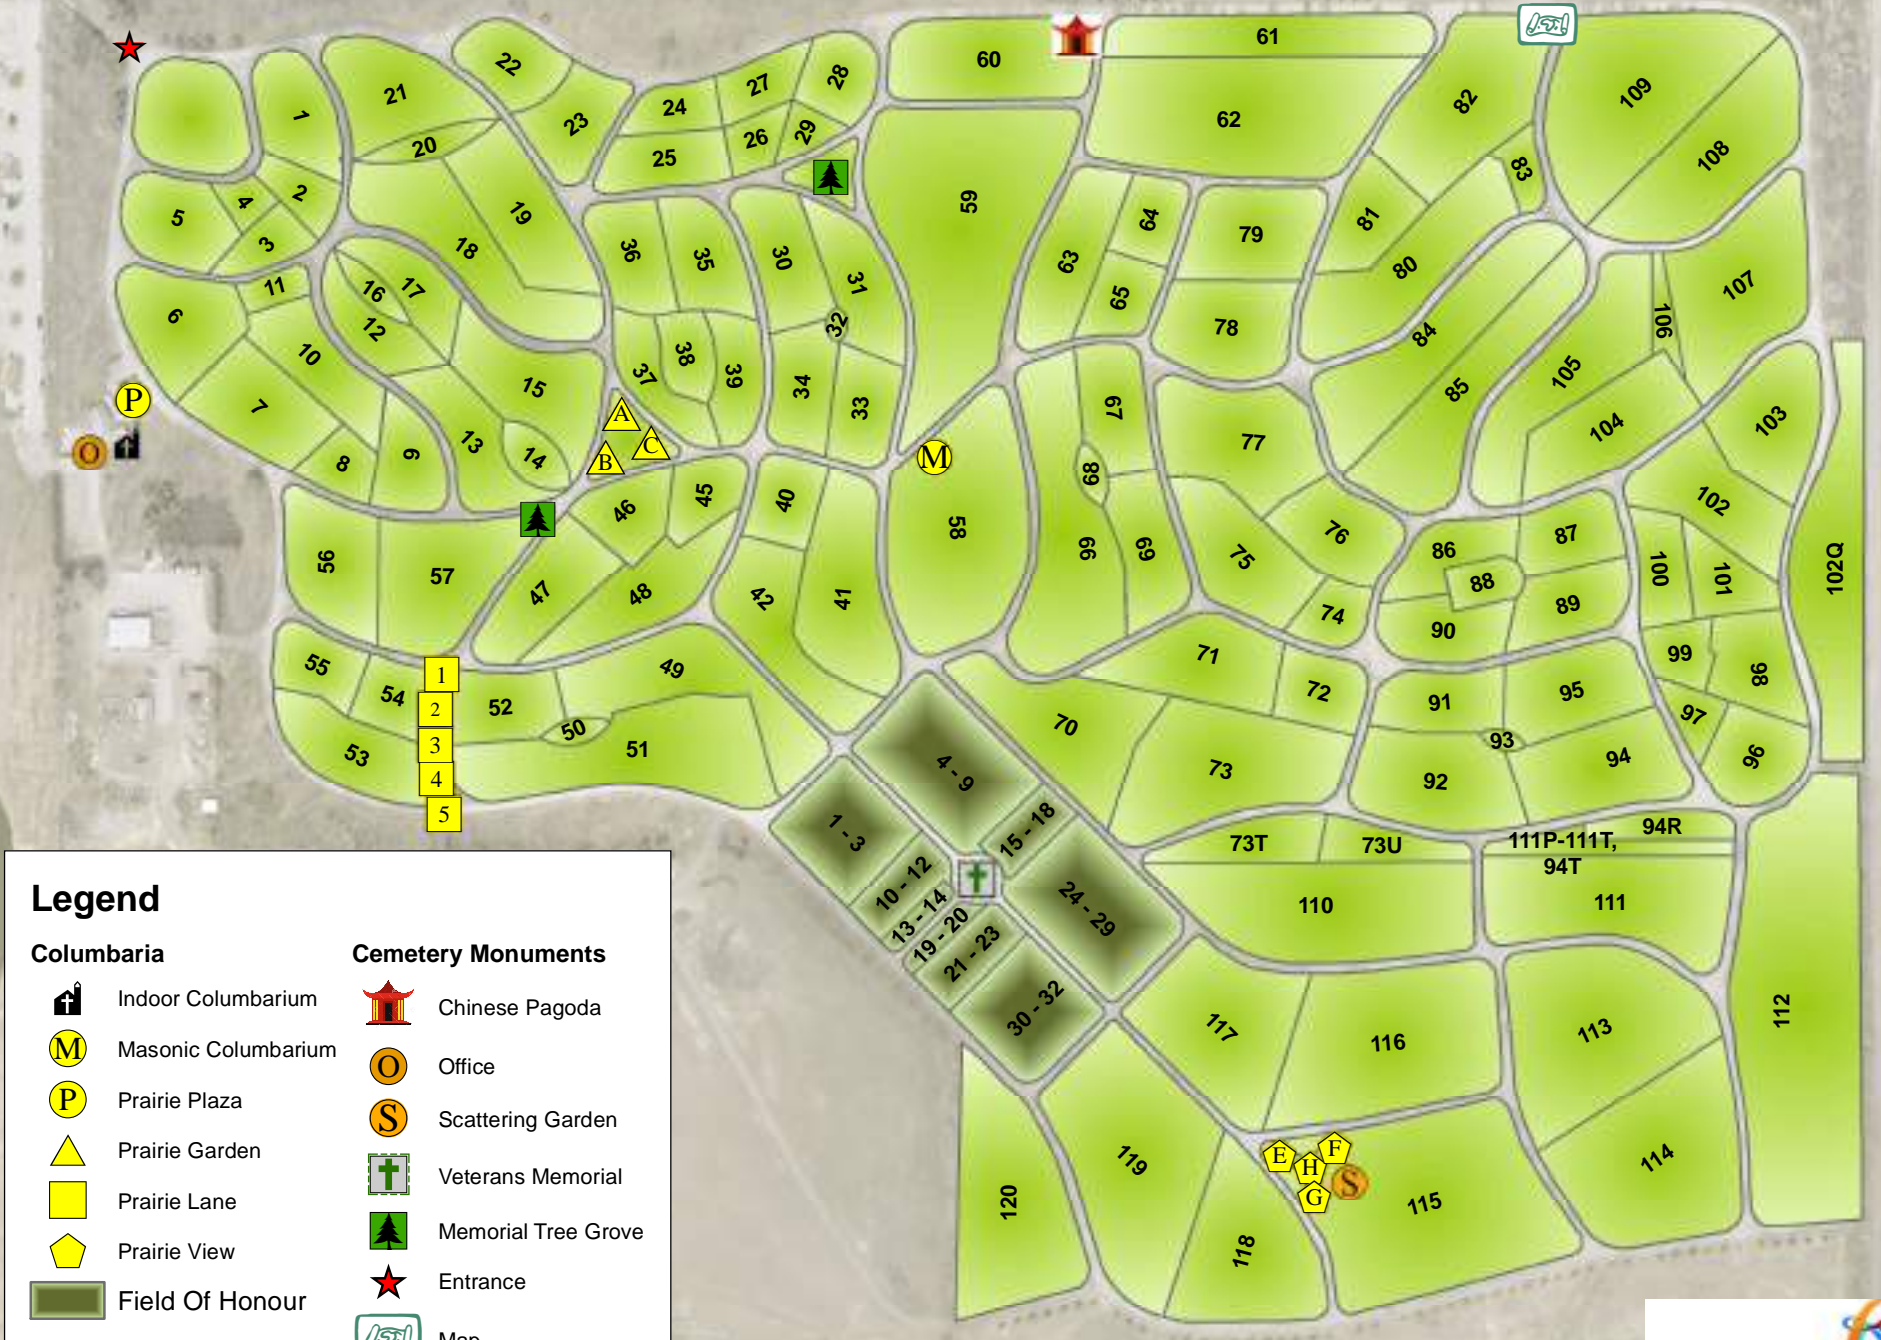

Riverside Memorial Park Cemetery

Legend

Columbaria

-  Indoor Columbarium
-  Masonic Columbarium
-  Prairie Plaza
-  Prairie Garden
-  Prairie Lane
-  Prairie View
-  Field Of Honour

Cemetery Monuments

-  Chinese Pagoda
-  Office
-  Scattering Garden
-  Veterans Memorial
-  Memorial Tree Grove
-  Entrance
-  Map