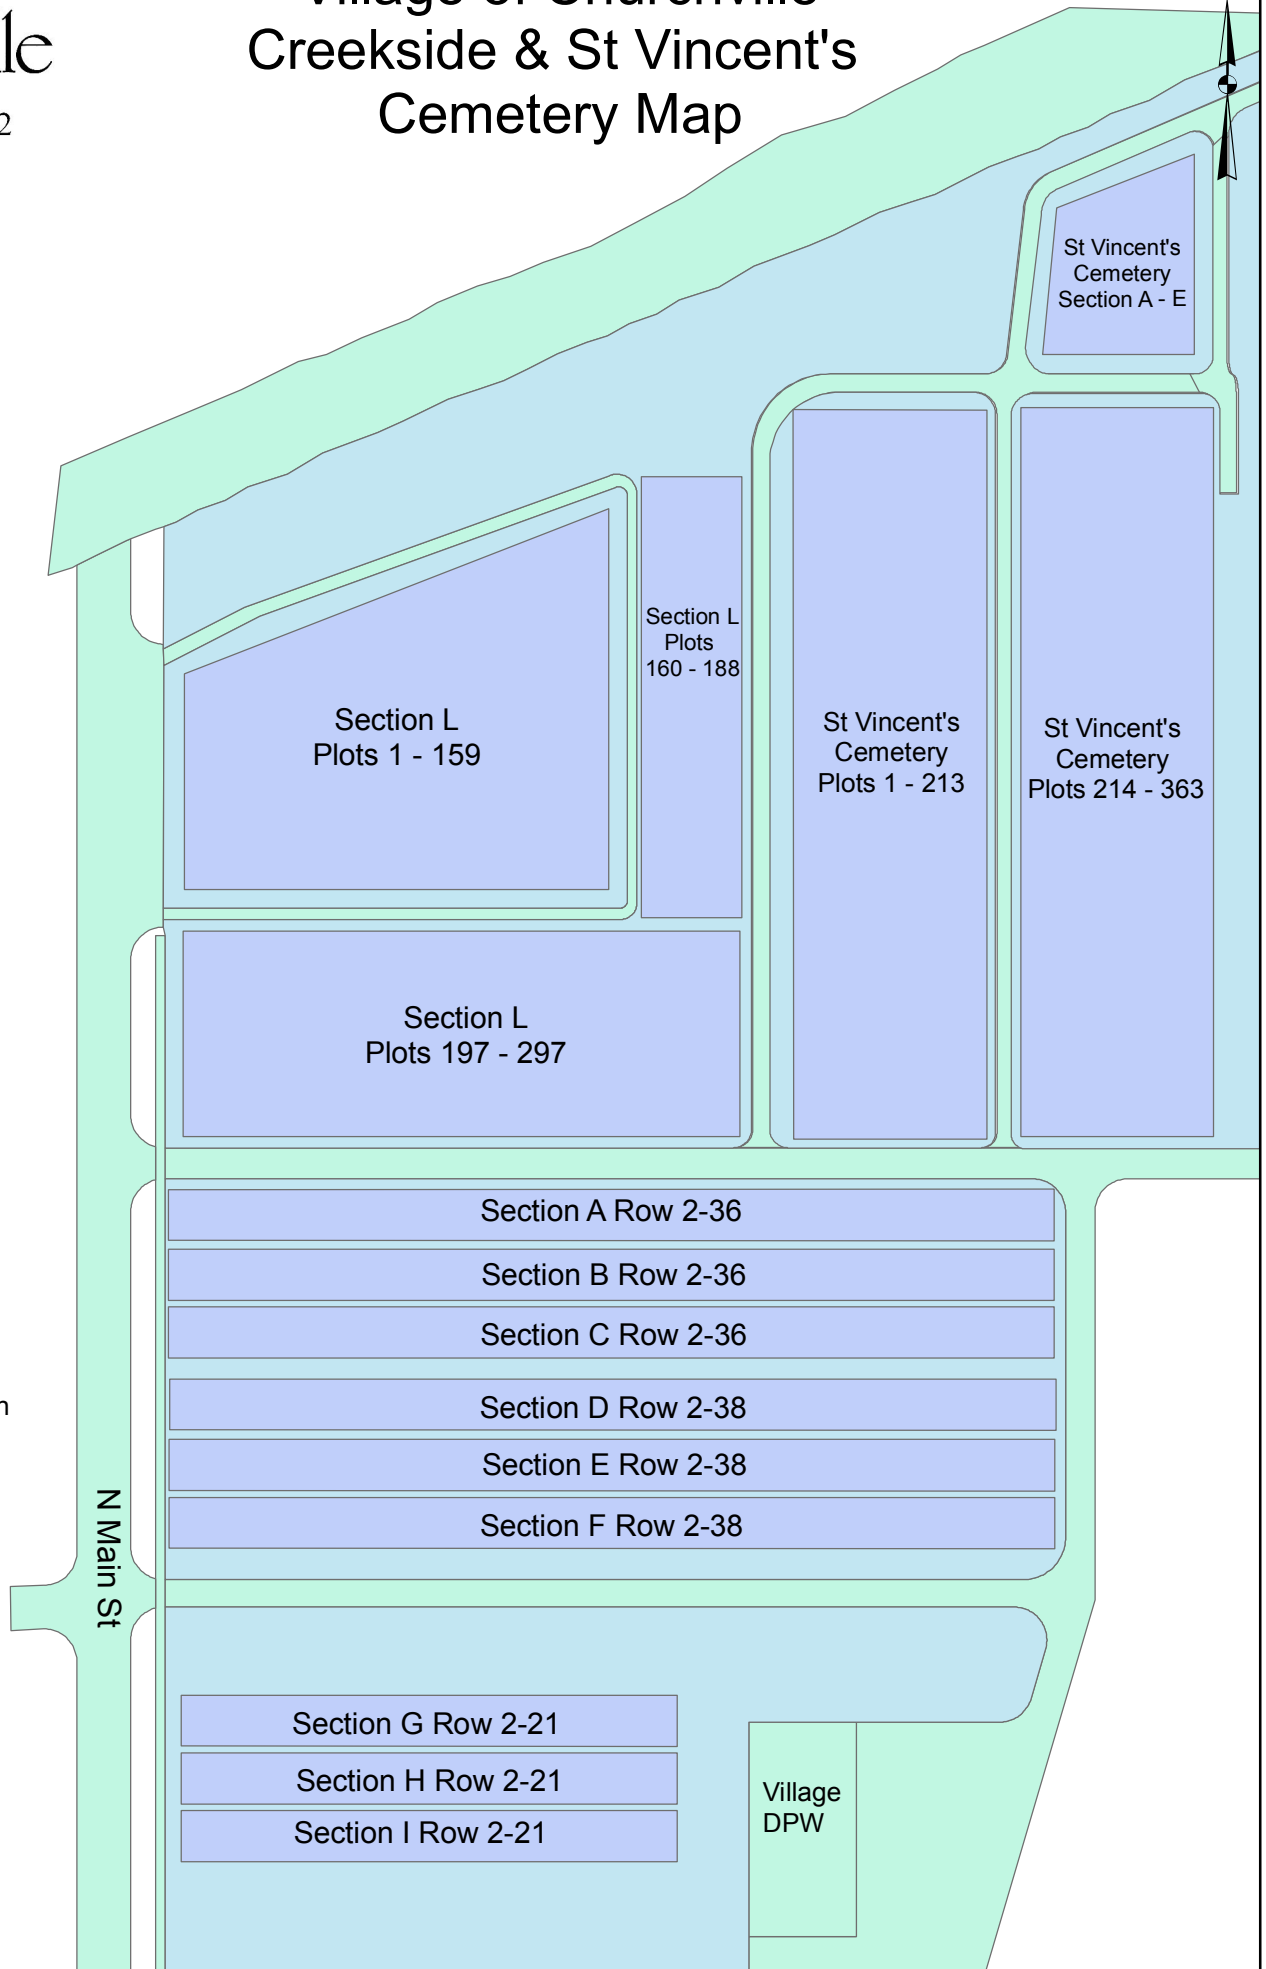

# Village of Churchville Creekside & St Vincent's Cemetery Map

Section A-I starts with row 2 at the road

N Main St